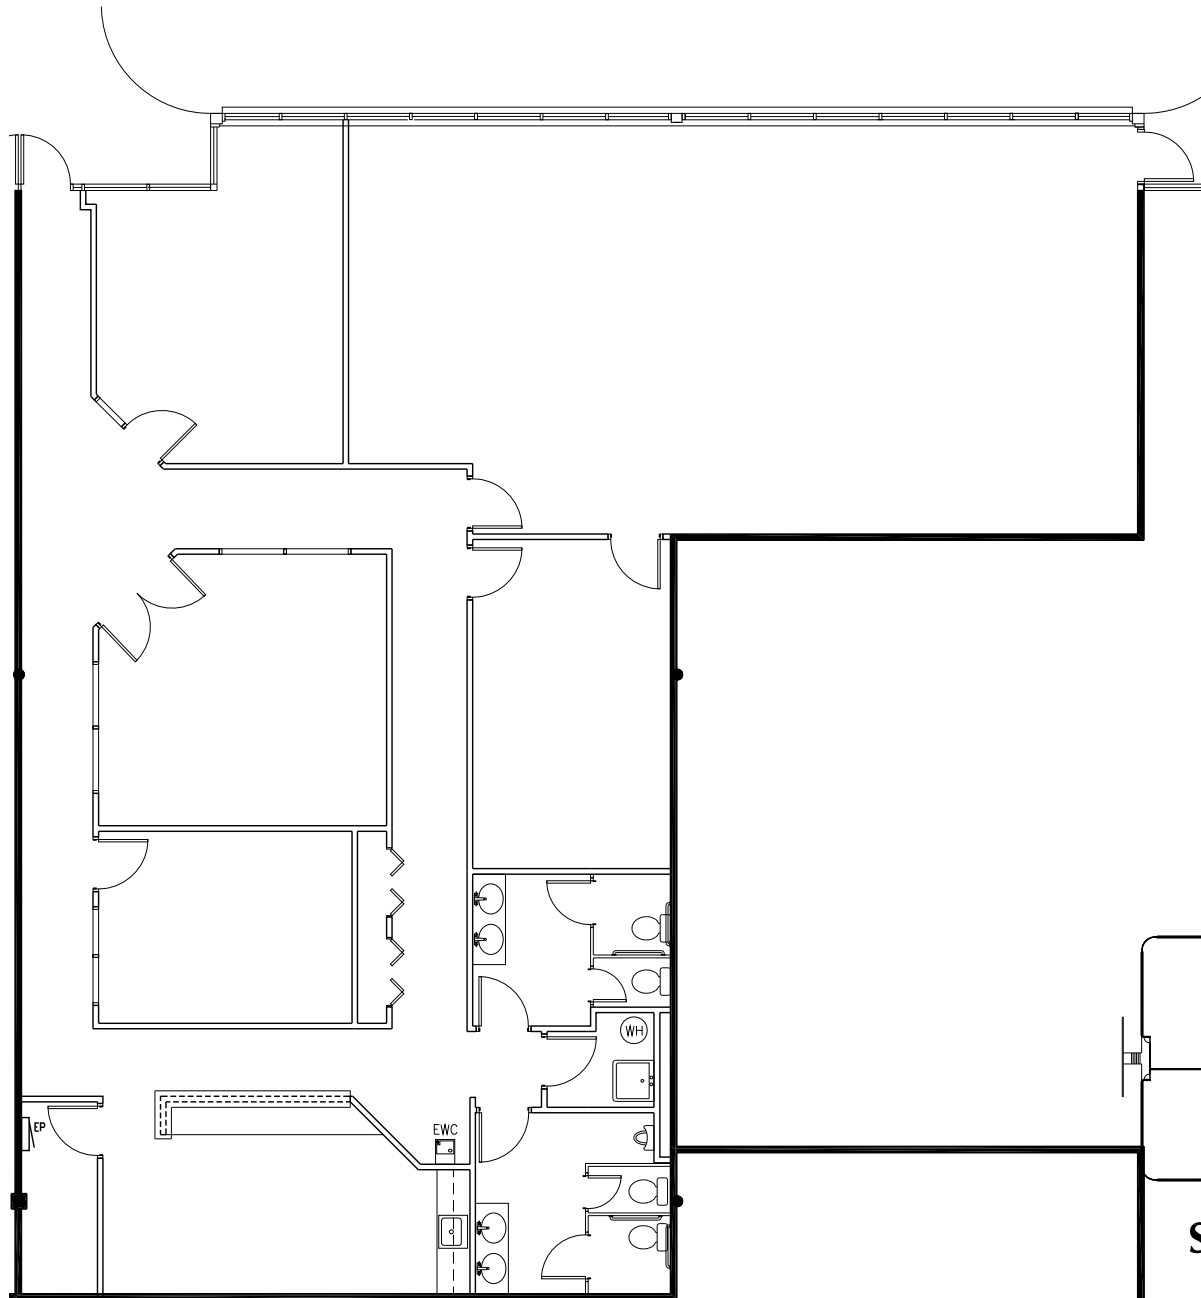

CBRE

For Leasing:
Heather Lamb: 404.812.5070
Peter McGuone: 404.923.1203

SUITE C KEY PLAN

Loia • Budde & Associates
ARCHITECTURE • INTERIOR DESIGN
5076 Winters Chapel Rd. Atlanta, GA
ph: 770.396.3207 fax: 770.396.9597

CHATTAHOOCHEE CORNERS
3475 CORPORATE WAY
DULUTH, GA 30096

SUITE C
3,685 R.S.F.
1-23-12