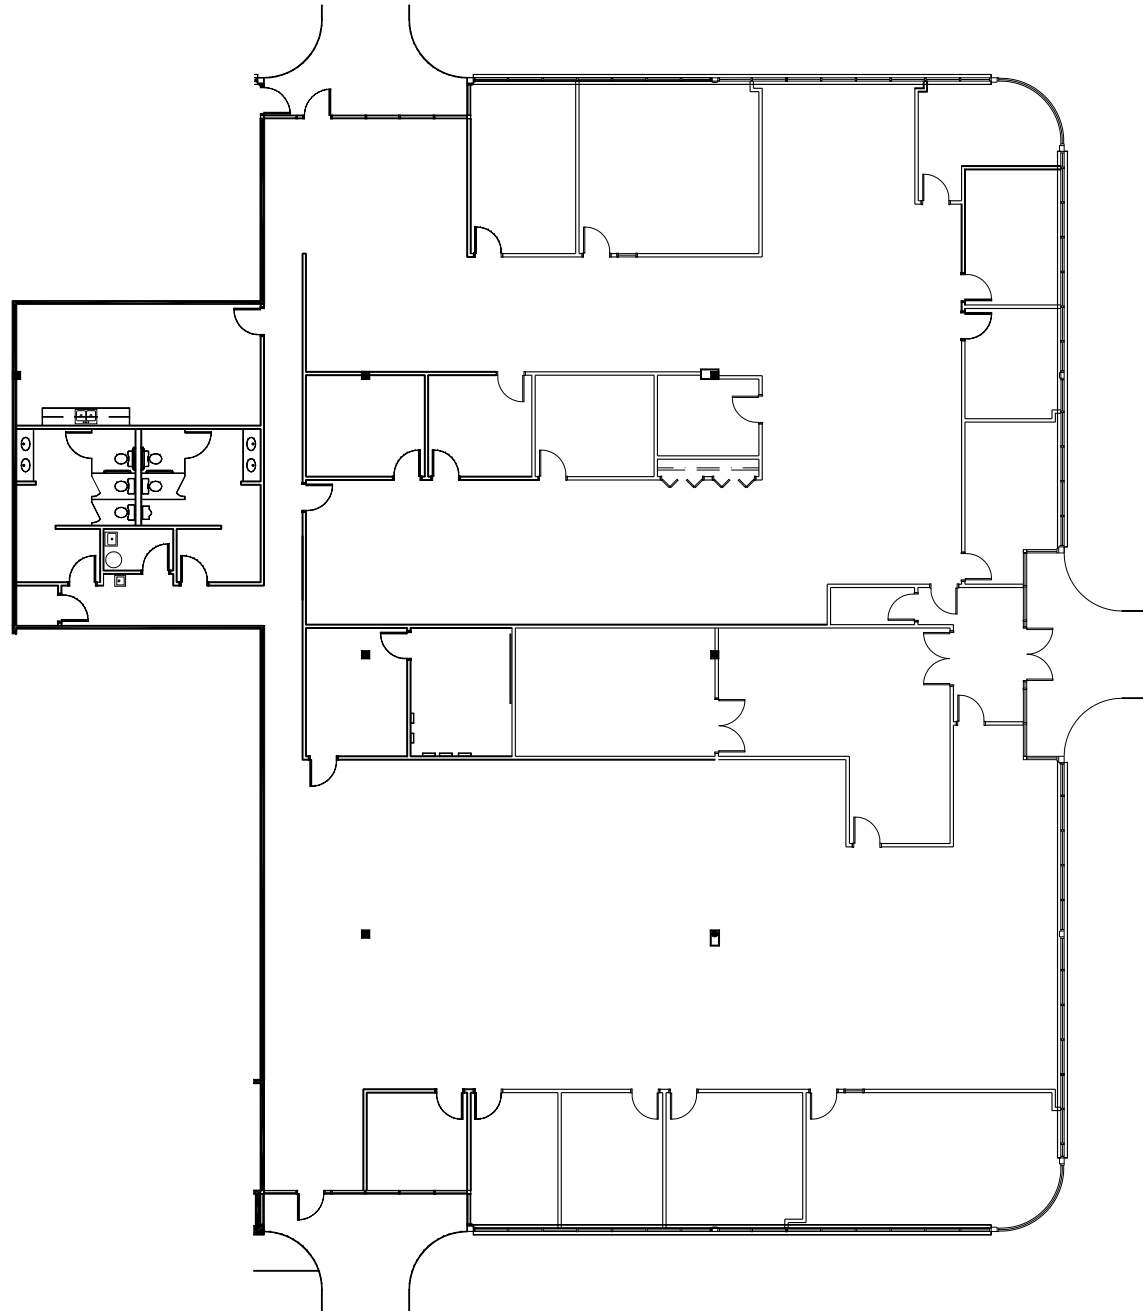

CHATTAHOOCHEE CORNERS
3475 CORPORATE WAY
DULUTH, GA 30096

SUITE C
3,685 R.S.F.
1-23-12

CBRE

For Leasing:

Heather Lamb: 404.812.5070

Peter McGuone: 404.923.1203

SUITE D KEY PLAN

Loia • Budde & Associates
ARCHITECTURE • INTERIOR DESIGN
5076 Winters Chapel Rd. Atlanta, GA
ph: 770.396.3207 fax: 770.396.9597