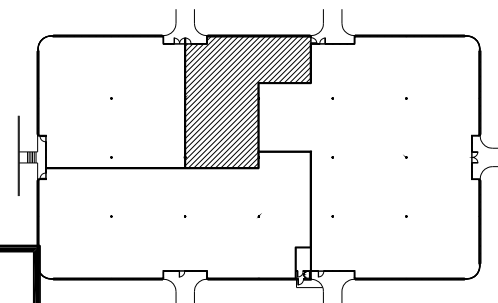

CBRE

For Leasing:
Heather Lamb: 404.812.5070
Peter McGuone: 404.923.1203

SUITE C KEY PLAN

Loia • Budde & Associates
ARCHITECTURE • INTERIOR DESIGN
5076 Winters Chapel Rd. Atlanta, GA
ph: 770.396.3207 fax: 770.396.9597

CHATTAHOOCHEE CORNERS
3475 CORPORATE WAY
DULUTH, GA 30096

SUITE C
3,685 R.S.F.
1-23-12