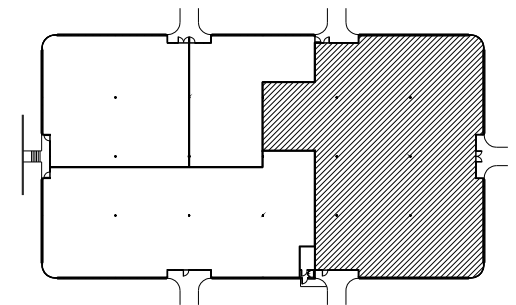

CHATTAHOOCHEE CORNERS
3475 CORPORATE WAY
DULUTH, GA 30096

SUITE C
3,685 R.S.F.
1-23-12

CBRE

For Leasing:

Heather Lamb: 404.812.5070

Peter McGuone: 404.923.1203

SUITE D KEY PLAN

Loia • Budde & Associates
ARCHITECTURE • INTERIOR DESIGN
5076 Winters Chapel Rd. Atlanta, GA
ph: 770.396.3207 fax: 770.396.9597