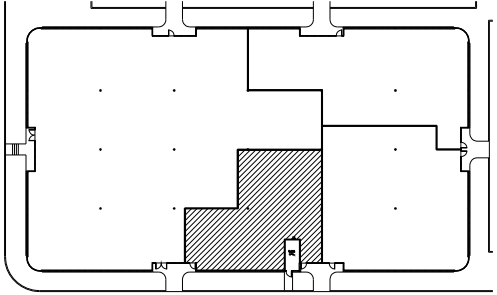

CBRE

For Leasing:

Heather Lamb: 404.812.5070

Peter McGuone: 404.923.1203

SUITE B KEY PLAN

Loia • Budde & Associates
ARCHITECTURE • INTERIOR DESIGN
5076 Winters Chapel Rd. Atlanta, GA
ph: 770.396.3207 fax: 770.396.9597

CHATTAHOOCHEE CORNERS
3550 CORPORATE WAY
DULUTH, GA 30096

SUITE B
3,910 R.S.F.
10-22-12