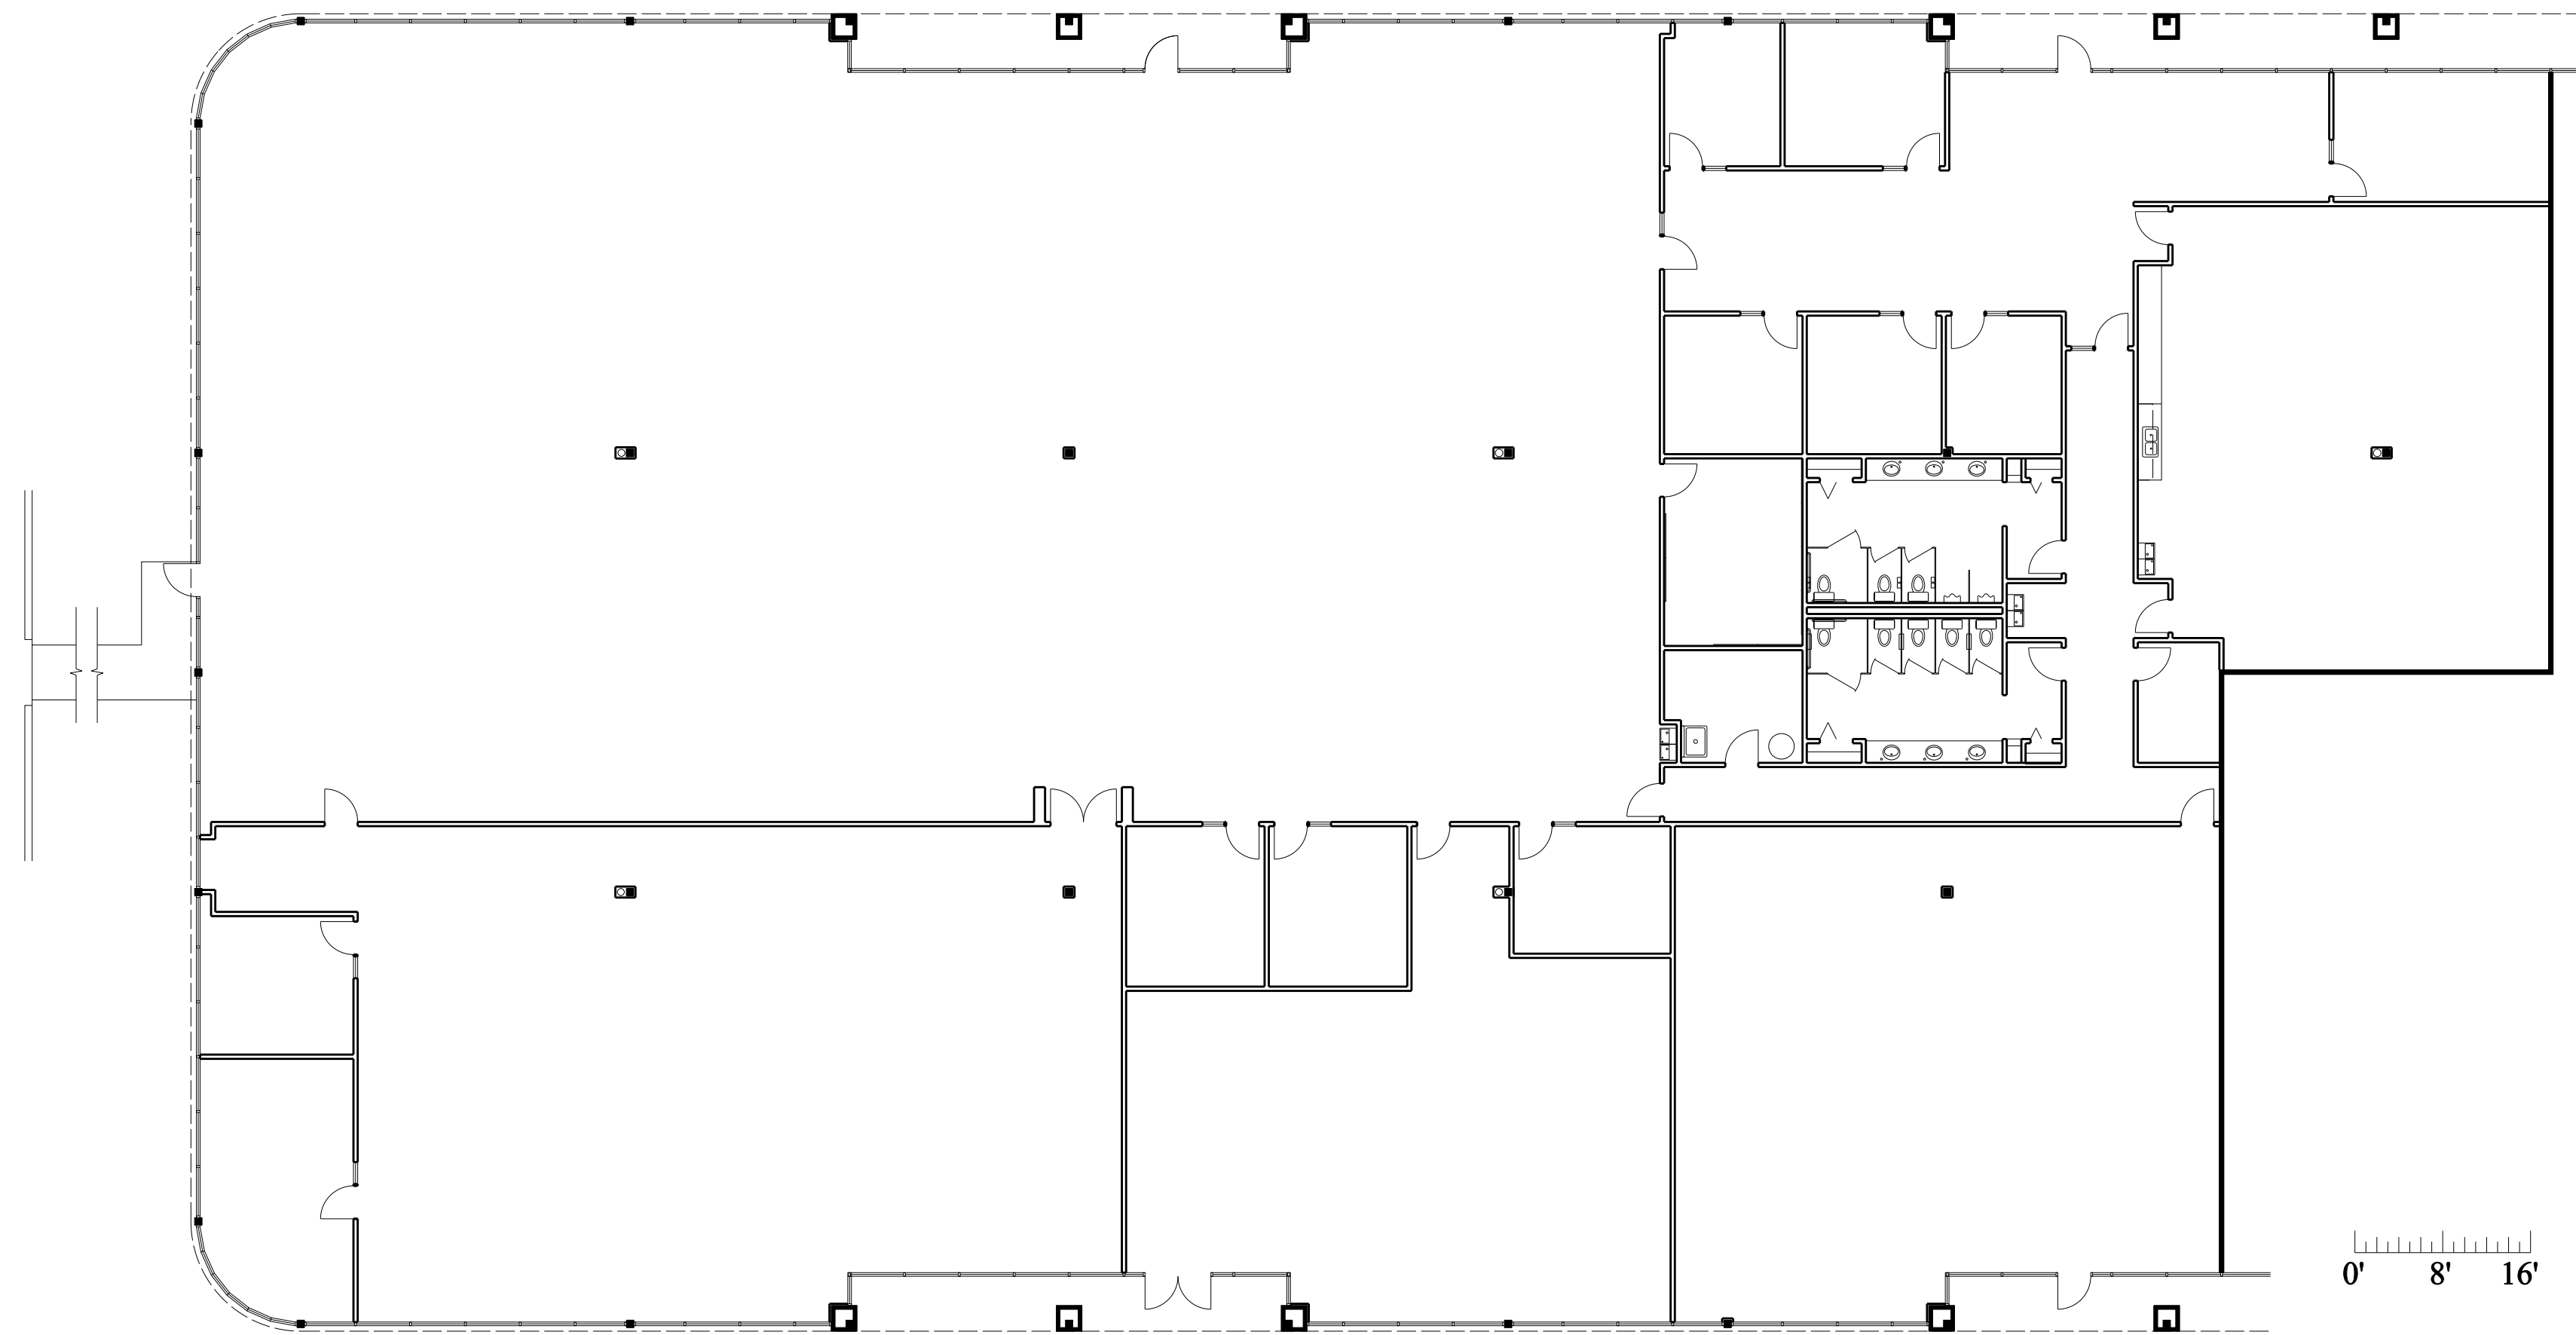

KEY PLAN

CBRE

For Leasing:
Heather Lamb 404.812.5070
Bryan Heller 404.504.0036

Chattahoochee Corners
4365 River Green Parkway • Suite 300 • 24,248 RSF

Harris Perry
INTERIOR DESIGN