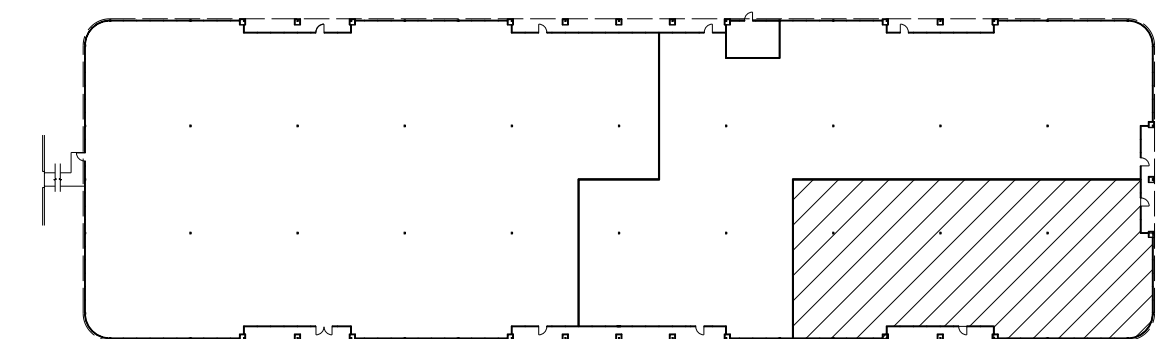

KEY PLAN

CBRE

For Leasing:
 Heather Lamb 404.812.5070
 Bryan Heller 404.504.0036

Chattahoochee Corners
4365 River Green Parkway • Suite 100 • 15,619 RSF

Harris Perry
 INTERIOR DESIGN

KEY PLAN

CBRE

For Leasing:
 Heather Lamb 404.812.5070
 Bryan Heller 404.504.0036

Chattahoochee Corners
4365 River Green Parkway • Suite 200 • 8,133 RSF

Harris Perry
 INTERIOR DESIGN

KEY PLAN

CBRE

For Leasing:
 Heather Lamb 404.812.5070
 Bryan Heller 404.504.0036

Chattahoochee Corners
4365 River Green Parkway • Suite 300 • 24,248 RSF