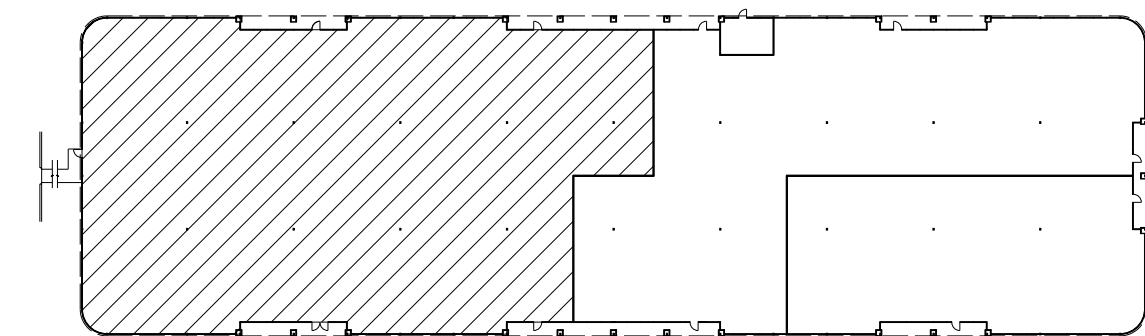

KEY PLAN

CBRE

For Leasing:
 Heather Lamb 404.812.5070
 Bryan Heller 404.504.0036

Chattahoochee Corners
4365 River Green Parkway • Suite 100 • 15,619 RSF

Harris Perry
 INTERIOR DESIGN

KEY PLAN

CBRE

For Leasing:
 Heather Lamb 404.812.5070
 Bryan Heller 404.504.0036

Chattahoochee Corners
4365 River Green Parkway • Suite 200 • 8,133 RSF

Harris Perry
 INTERIOR DESIGN

KEY PLAN

CBRE

For Leasing:
 Heather Lamb 404.812.5070
 Bryan Heller 404.504.0036

Chattahoochee Corners
4365 River Green Parkway • Suite 300 • 24,248 RSF