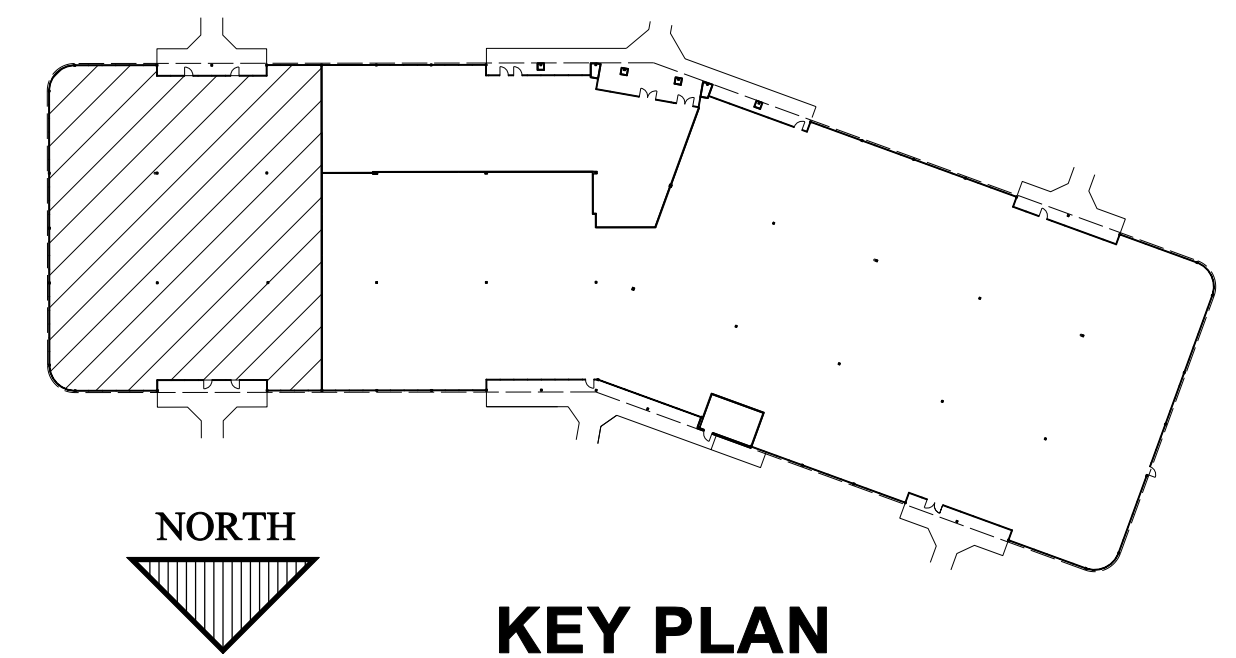

0' 8' 16'

NORTH

KEY PLAN

CBRE

For Leasing:
 Heather Lamb 404.812.5070
 Bryan Heller 404.504.0036

Chattahoochee Corners
4400 River Green Parkway • Suite 140 • 5,494 RSF

Harris Perry
 INTERIOR DESIGN

CBRE