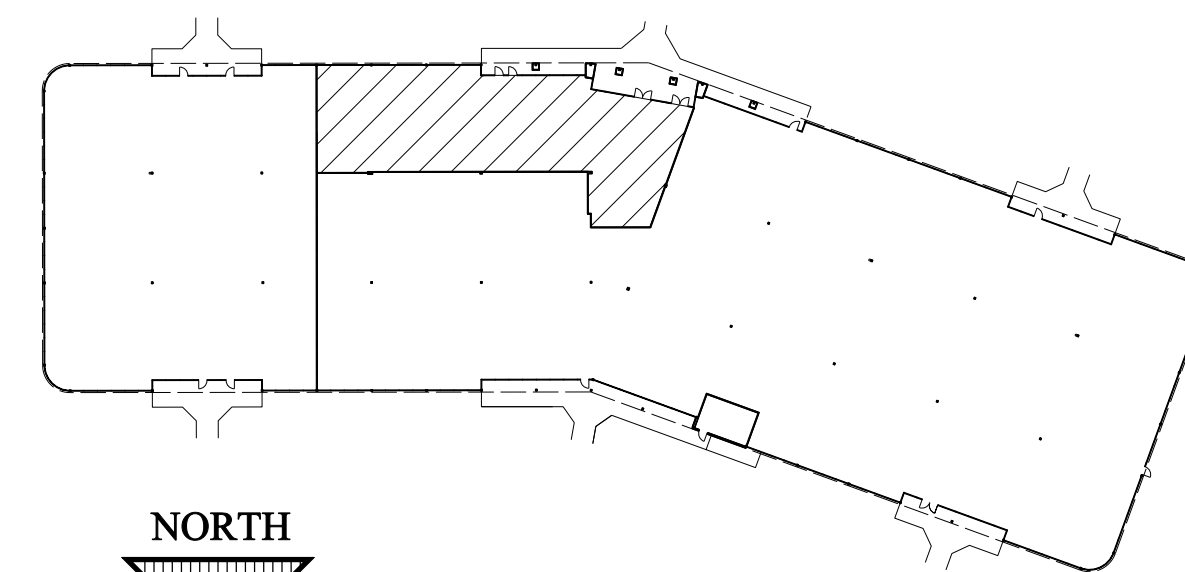

0' 8' 16'

NORTH

KEY PLAN

CBRE

For Leasing:
 Heather Lamb 404.812.5070
 Bryan Heller 404.504.0036

Chattahoochee Corners
4400 River Green Parkway • Suite 140 • 5,494 RSF

Harris Perry
 INTERIOR DESIGN

CBRE