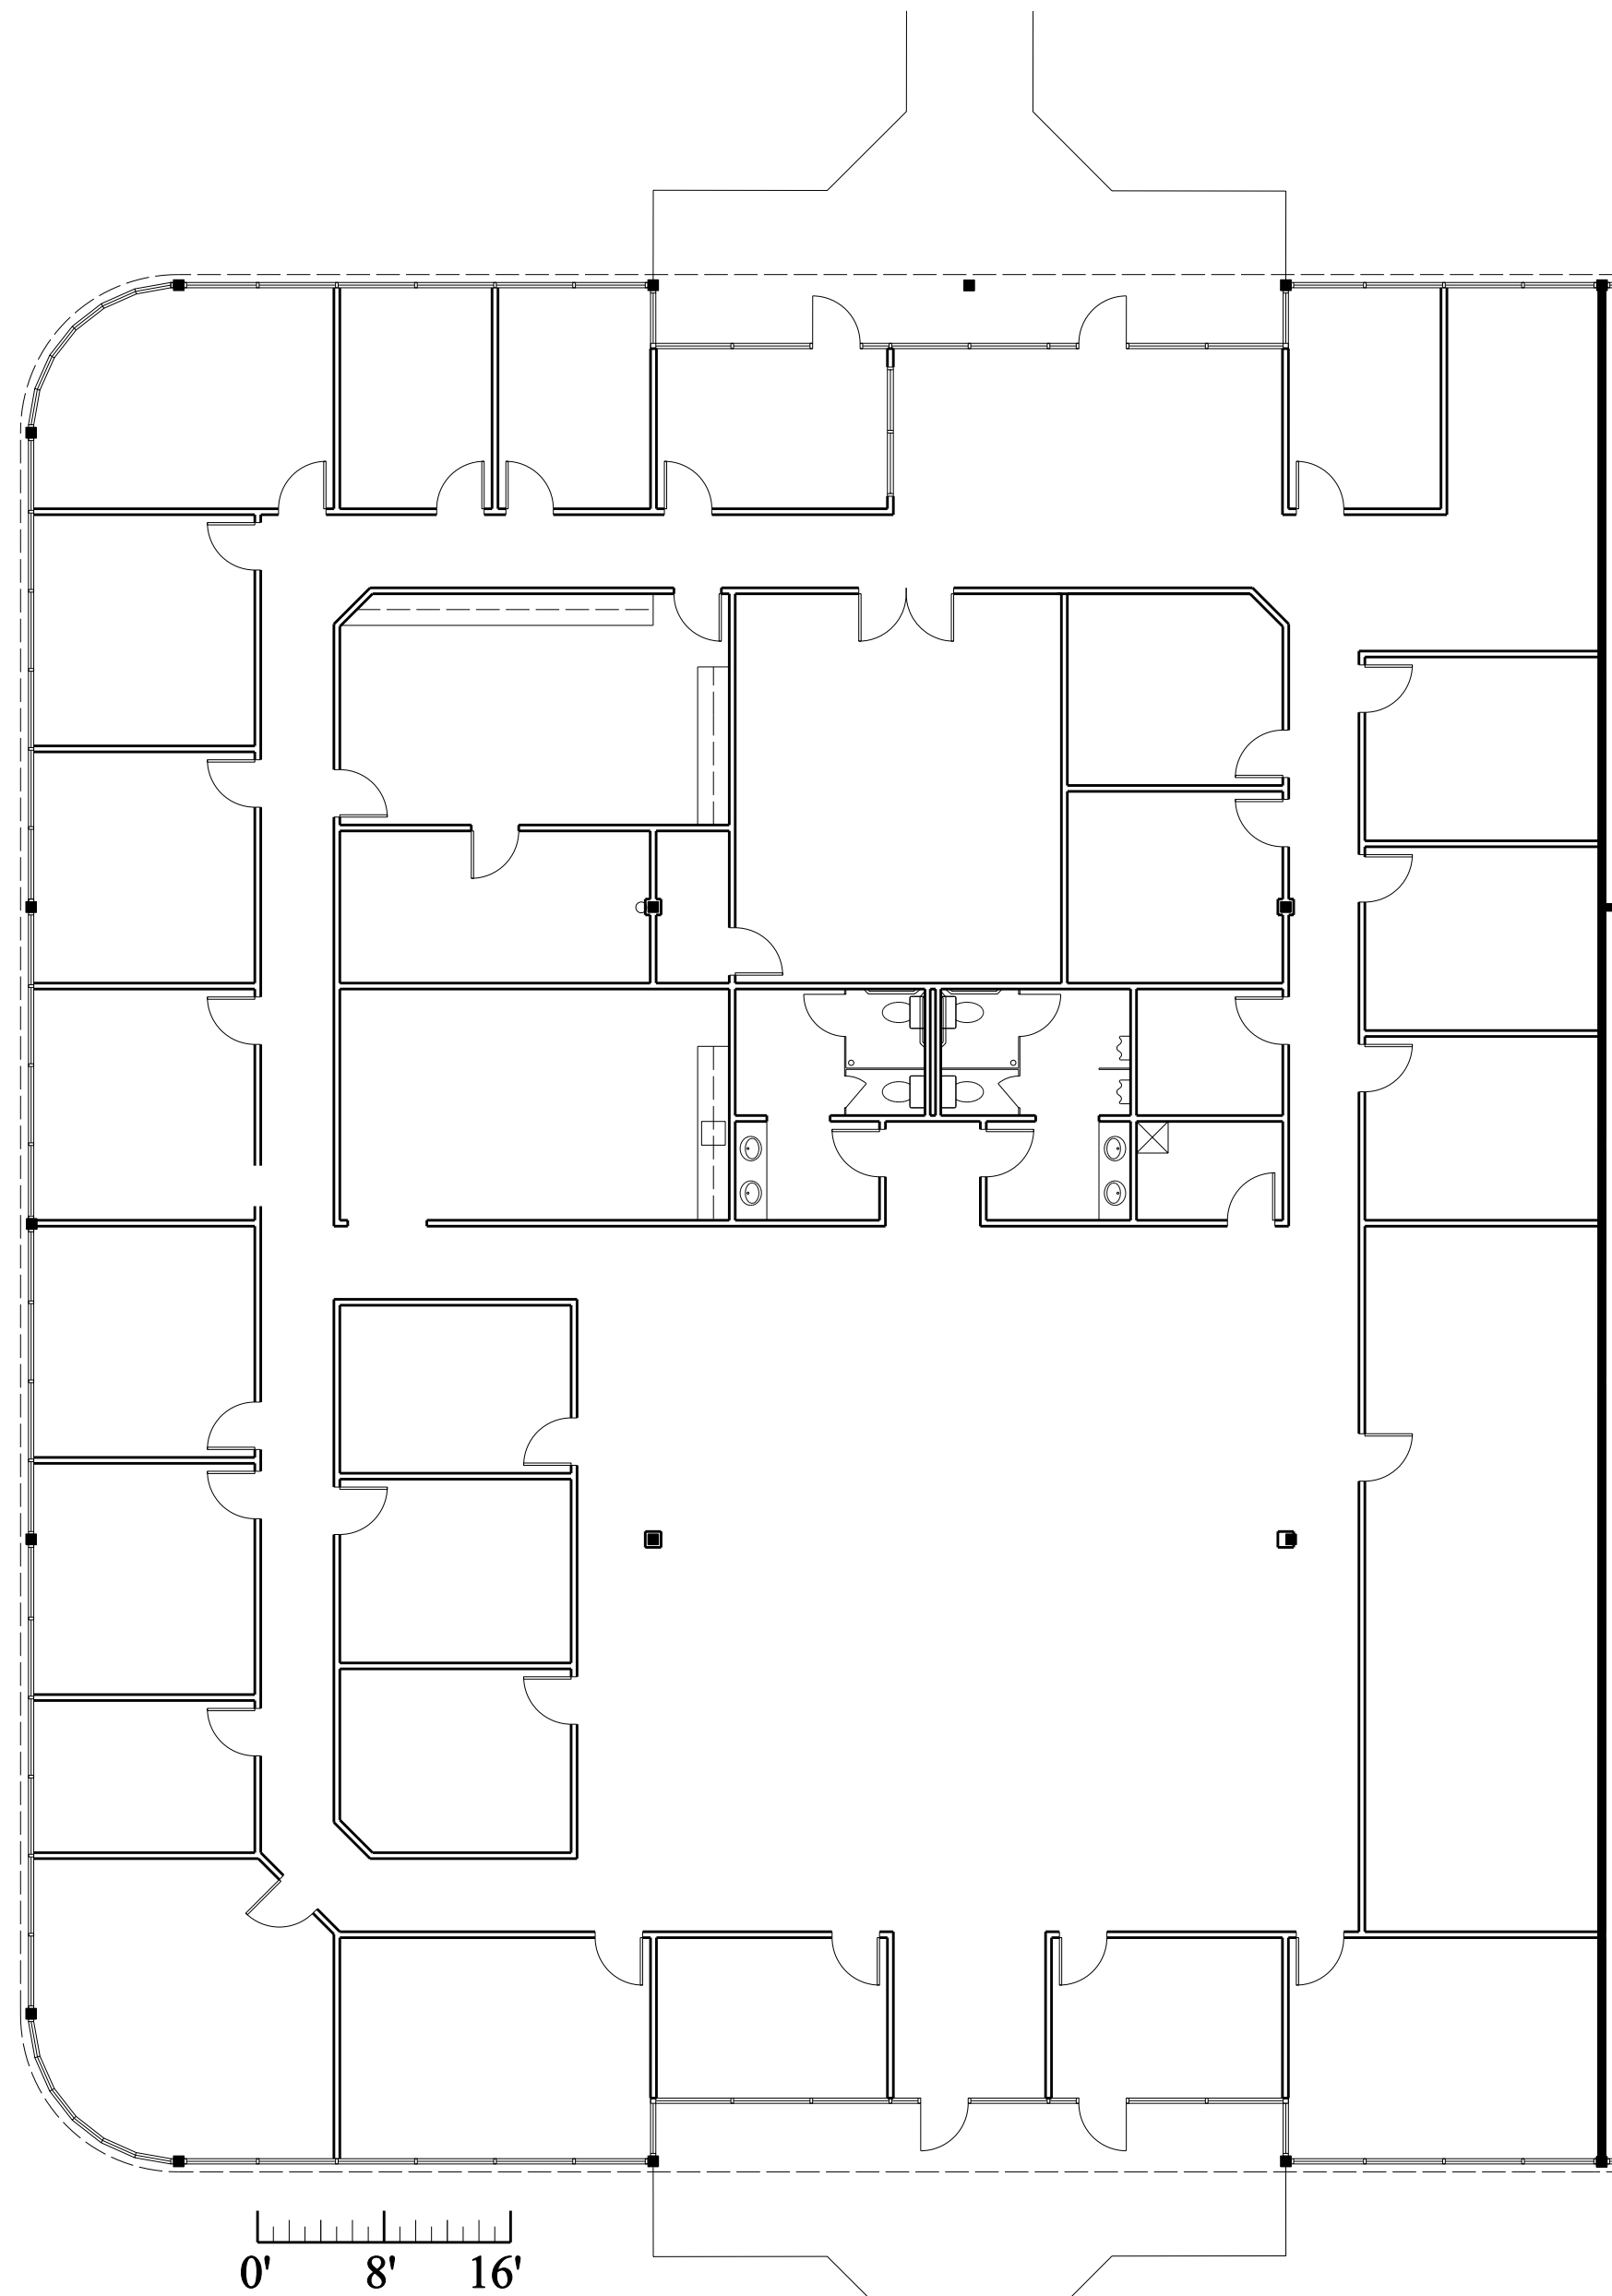

0' 8' 16'

NORTH

KEY PLAN

CBRE

For Leasing:
 Heather Lamb 404.812.5070
 Bryan Heller 404.504.0036

Chattahoochee Corners
4400 River Green Parkway • Suite 140 • 5,494 RSF

Harris Perry
 INTERIOR DESIGN

CBRE