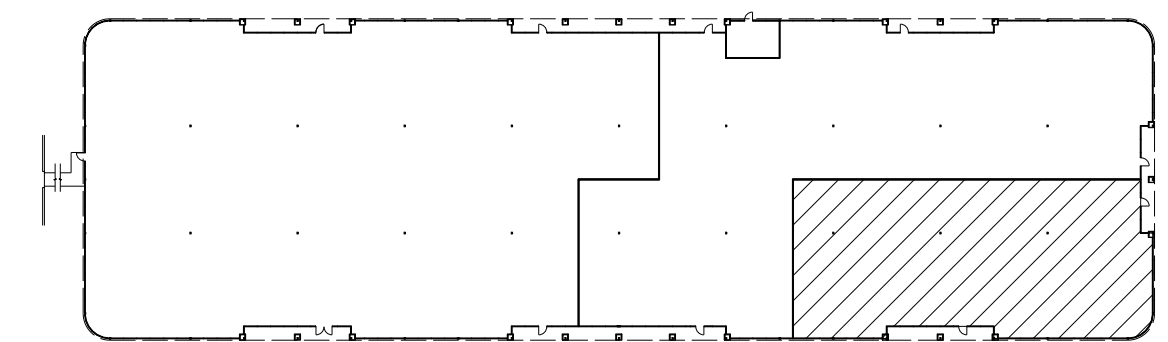

SUITE B
3,910 R.S.F.
10-22-12

KEY PLAN

CBRE

For Leasing:
 Heather Lamb 404.812.5070
 Bryan Heller 404.504.0036

Chattahoochee Corners
4365 River Green Parkway • Suite 100 • 15,619 RSF

Harris Perry
 INTERIOR DESIGN

KEY PLAN

CBRE

For Leasing:
 Heather Lamb 404.812.5070
 Bryan Heller 404.504.0036

Chattahoochee Corners
4365 River Green Parkway • Suite 200 • 8,133 RSF

Harris Perry
 INTERIOR DESIGN

0' 8' 16'

KEY PLAN

CBRE