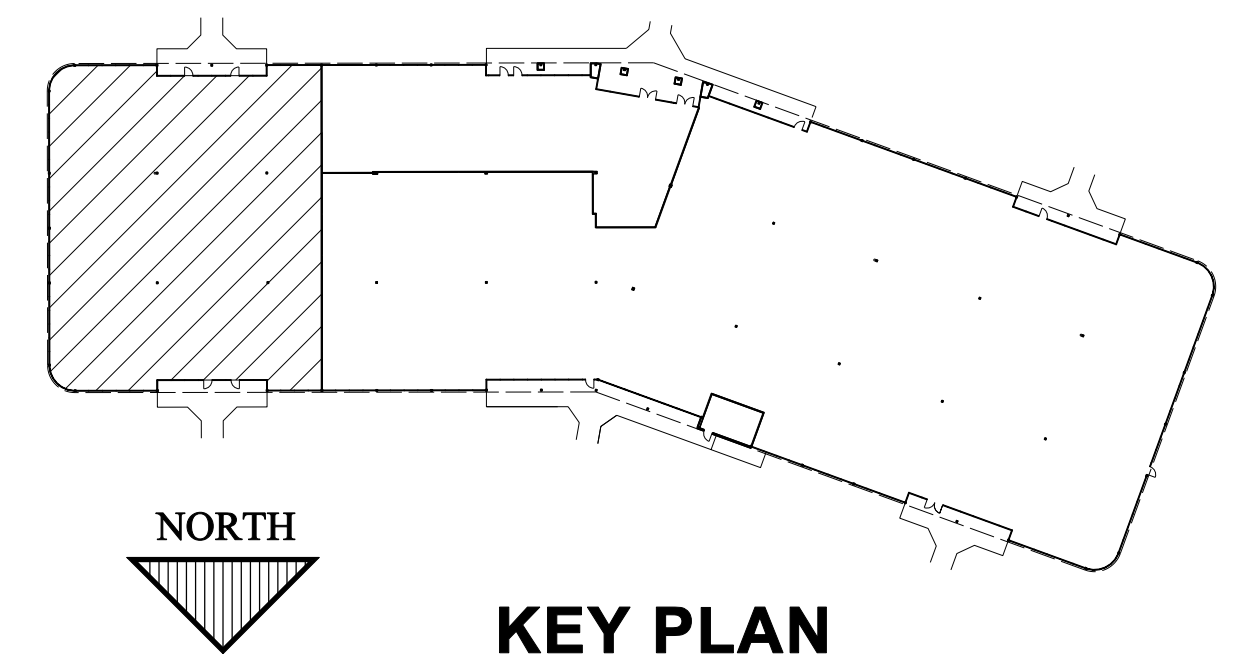

Harris Perry
INTERIOR DESIGN

0' 8' 16'

NORTH

KEY PLAN

CBRE

For Leasing:
 Heather Lamb 404.812.5070
 Bryan Heller 404.504.0036

Chattahoochee Corners
4400 River Green Parkway • Suite 140 • 5,494 RSF

Harris Perry
 INTERIOR DESIGN