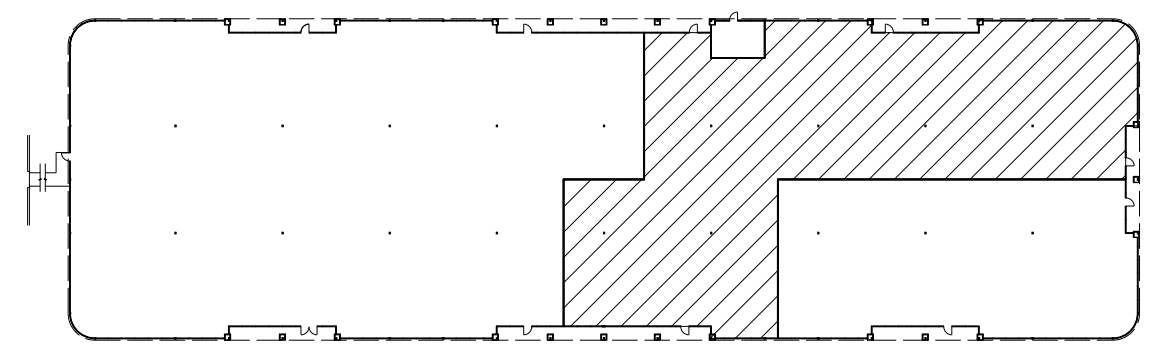

KEY PLAN

CBRE

For Leasing:
Heather Lamb 404.812.5070
Bryan Heller 404.504.0036

Chattahoochee Corners
4365 River Green Parkway • Suite 100 • 15,619 RSF

Harris Perry
INTERIOR DESIGN