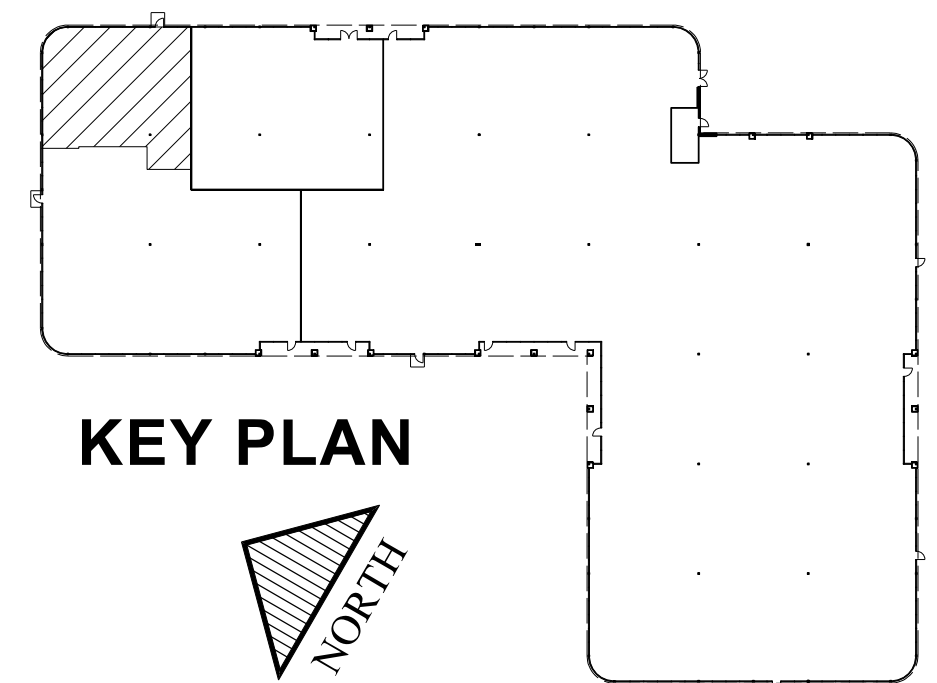

CBRE

For Leasing:
Heather Lamb 404.812.5070
Bryan Heller 404.504.0036

Chattahoochee Corners
4375 River Green Parkway • Suite 250 • 2,584 RSF

Harris Perry
INTERIOR DESIGN