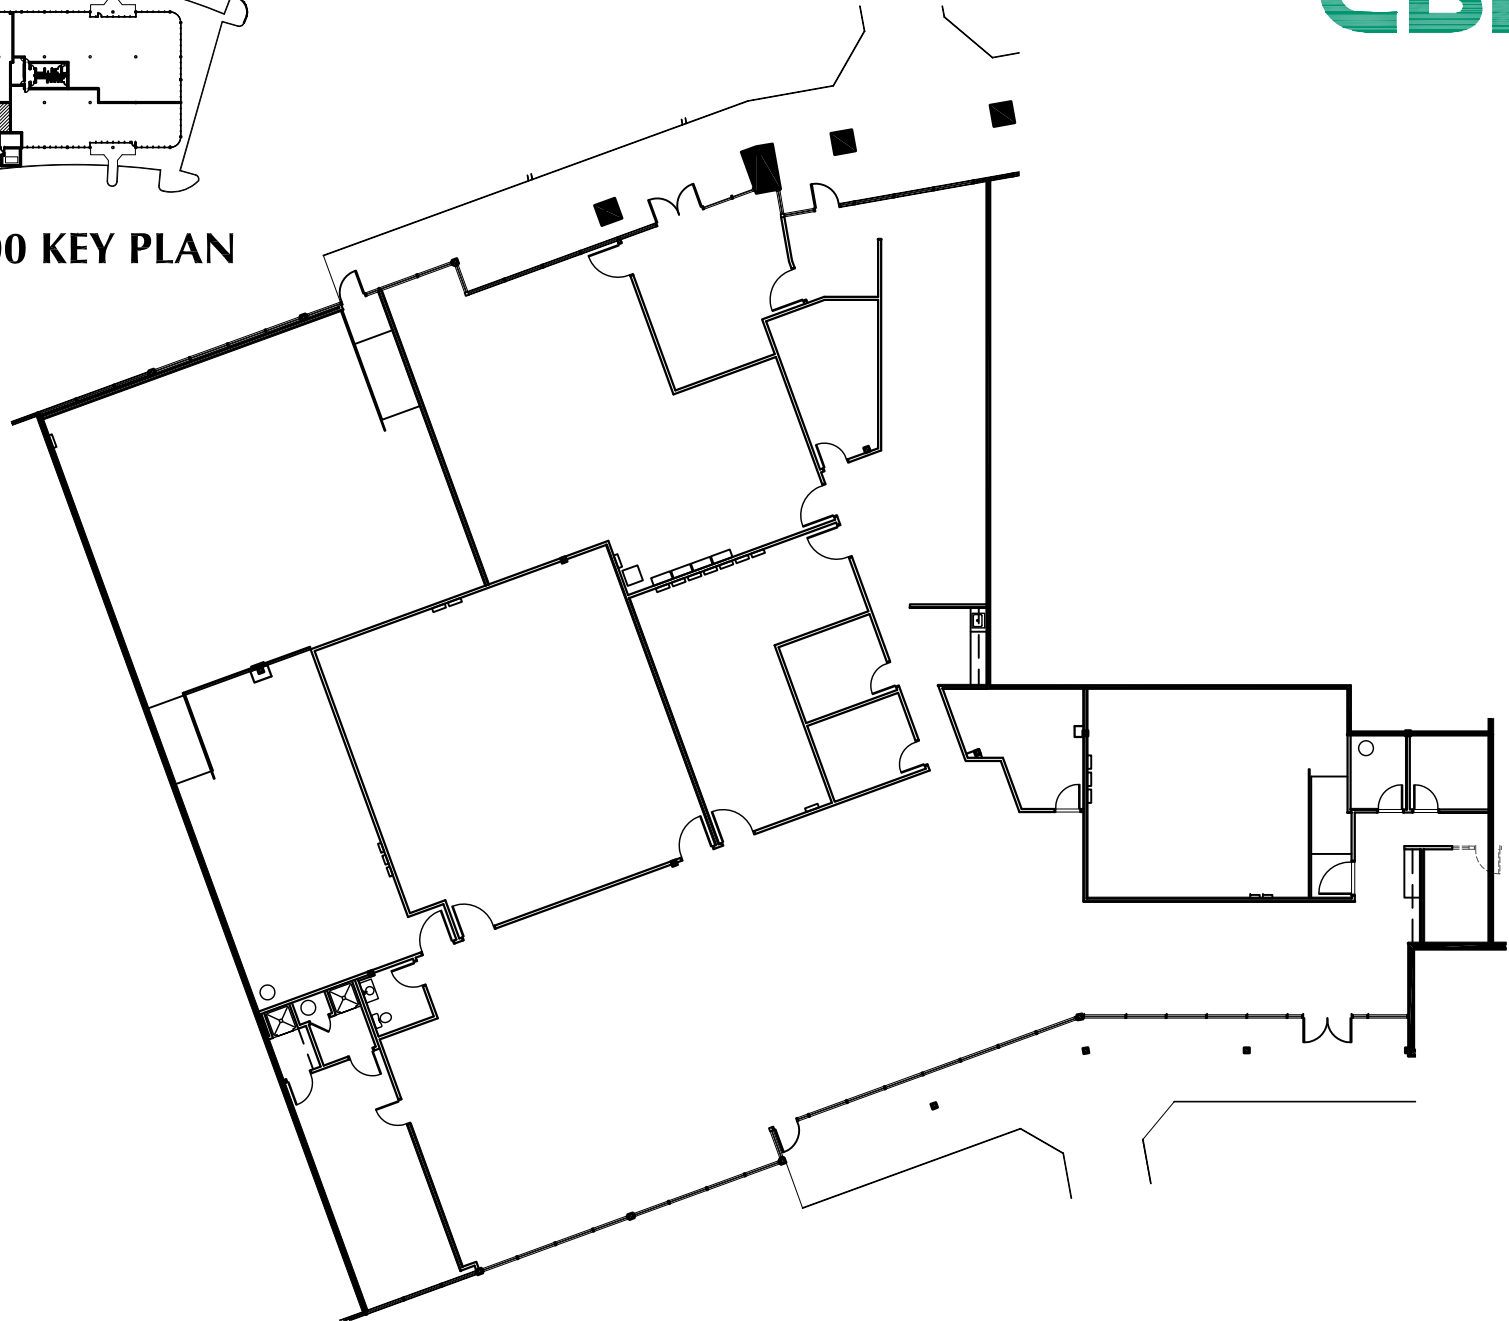

SUITE 300 KEY PLAN

Loia • Budde & Associates
ARCHITECTURE • INTERIOR DESIGN
5076 Winters Chapel Rd., Atlanta, GA
ph: 770.396.3207 fax: 770.396.9597

CHATTAHOOCHEE CORNERS
4450 RIVER GREEN PARKWAY
DULUTH, GA 30096

SUITE 300
14,853 RSF
12-29-14