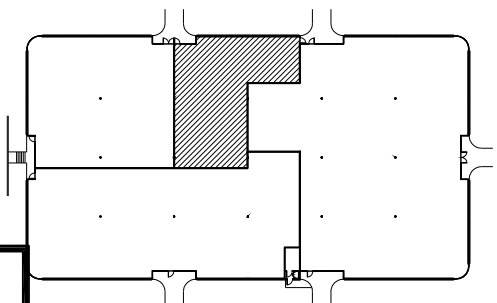

CBRE

For Leasing:
Heather Lamb: 404.812.5070
Peter McGuone: 404.923.1203

SUITE C KEY PLAN

 **Loia • Budde & Associates**
ARCHITECTURE • INTERIOR DESIGN
5076 Winters Chapel Rd. Atlanta, GA
ph: 770.396.3207 fax: 770.396.9597