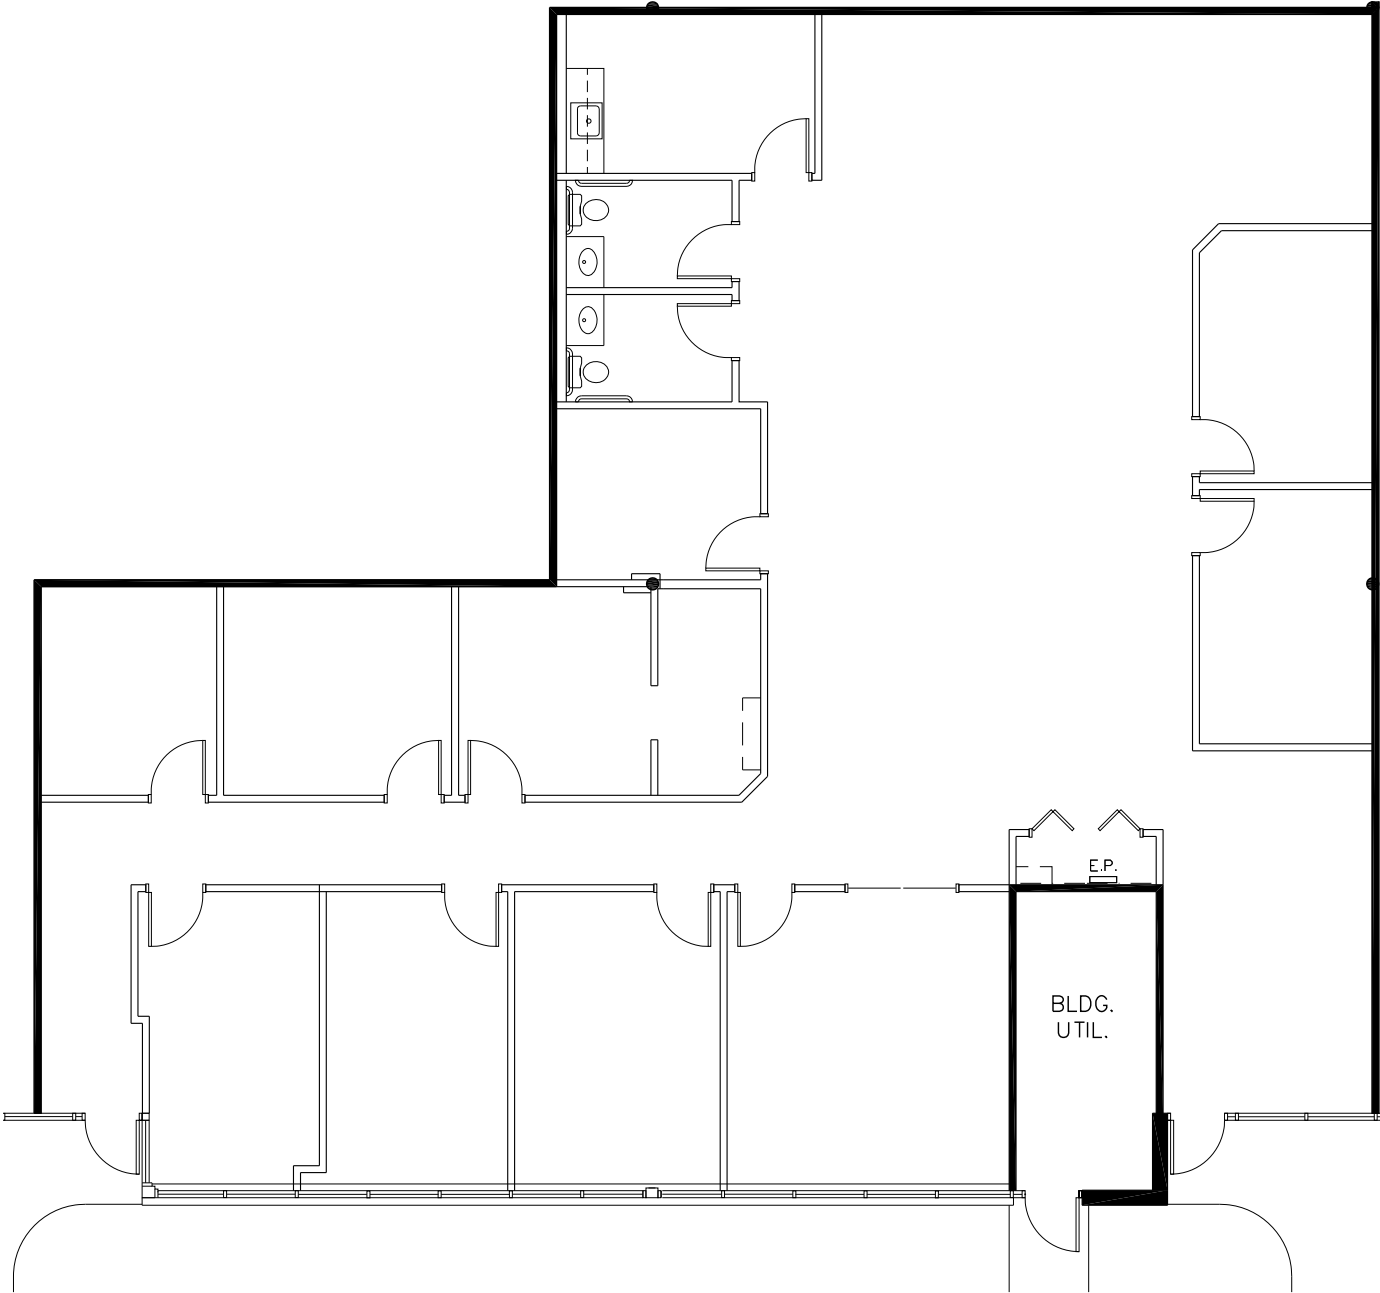

CBRE

For Leasing:

Heather Lamb: 404.812.5070

Peter McGuone: 404.923.1203

SUITE B KEY PLAN

Loia • Budde & Associates
ARCHITECTURE • INTERIOR DESIGN
5076 Winters Chapel Rd. Atlanta, GA
ph: 770.396.3207 fax: 770.396.9597

CHATTAHOOCHEE CORNERS
3550 CORPORATE WAY
DULUTH, GA 30096

SUITE B
3,910 R.S.F.
10-22-12