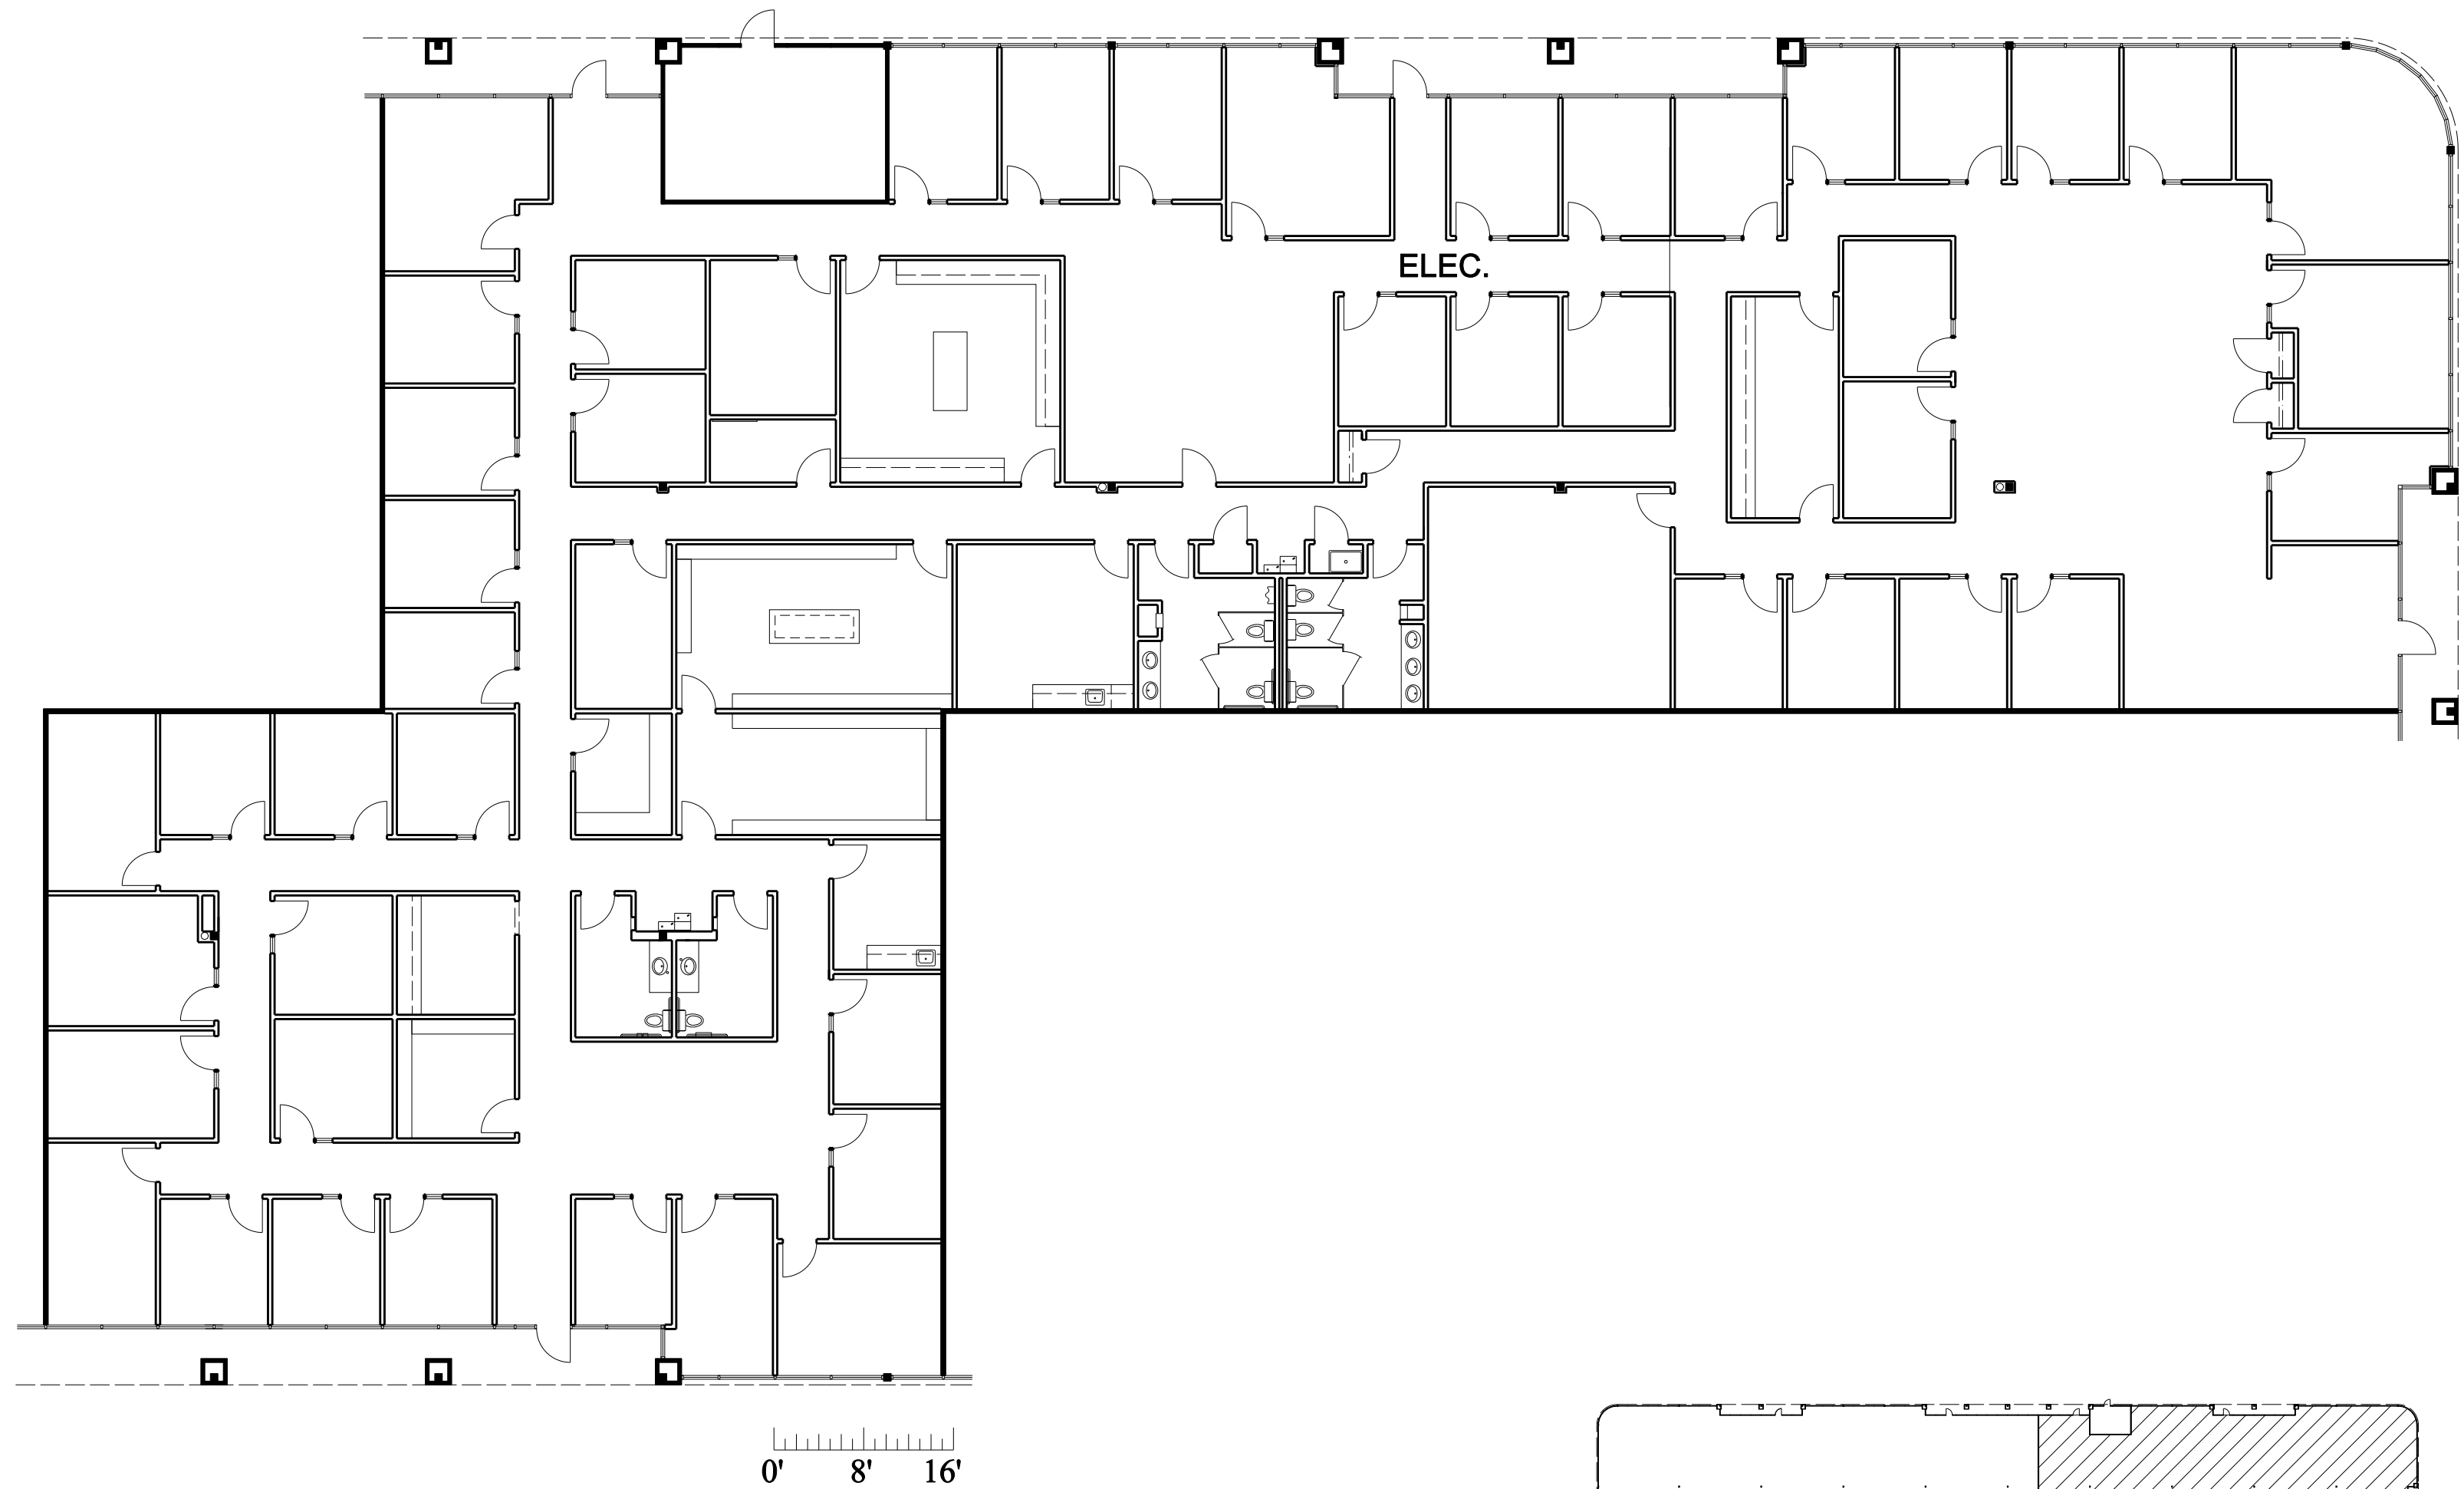

SUITE B
3,910 R.S.F.
10-22-12

KEY PLAN

CBRE

For Leasing:
 Heather Lamb 404.812.5070
 Bryan Heller 404.504.0036

Chattahoochee Corners
4365 River Green Parkway • Suite 100 • 15,619 RSF

Harris Perry
 INTERIOR DESIGN