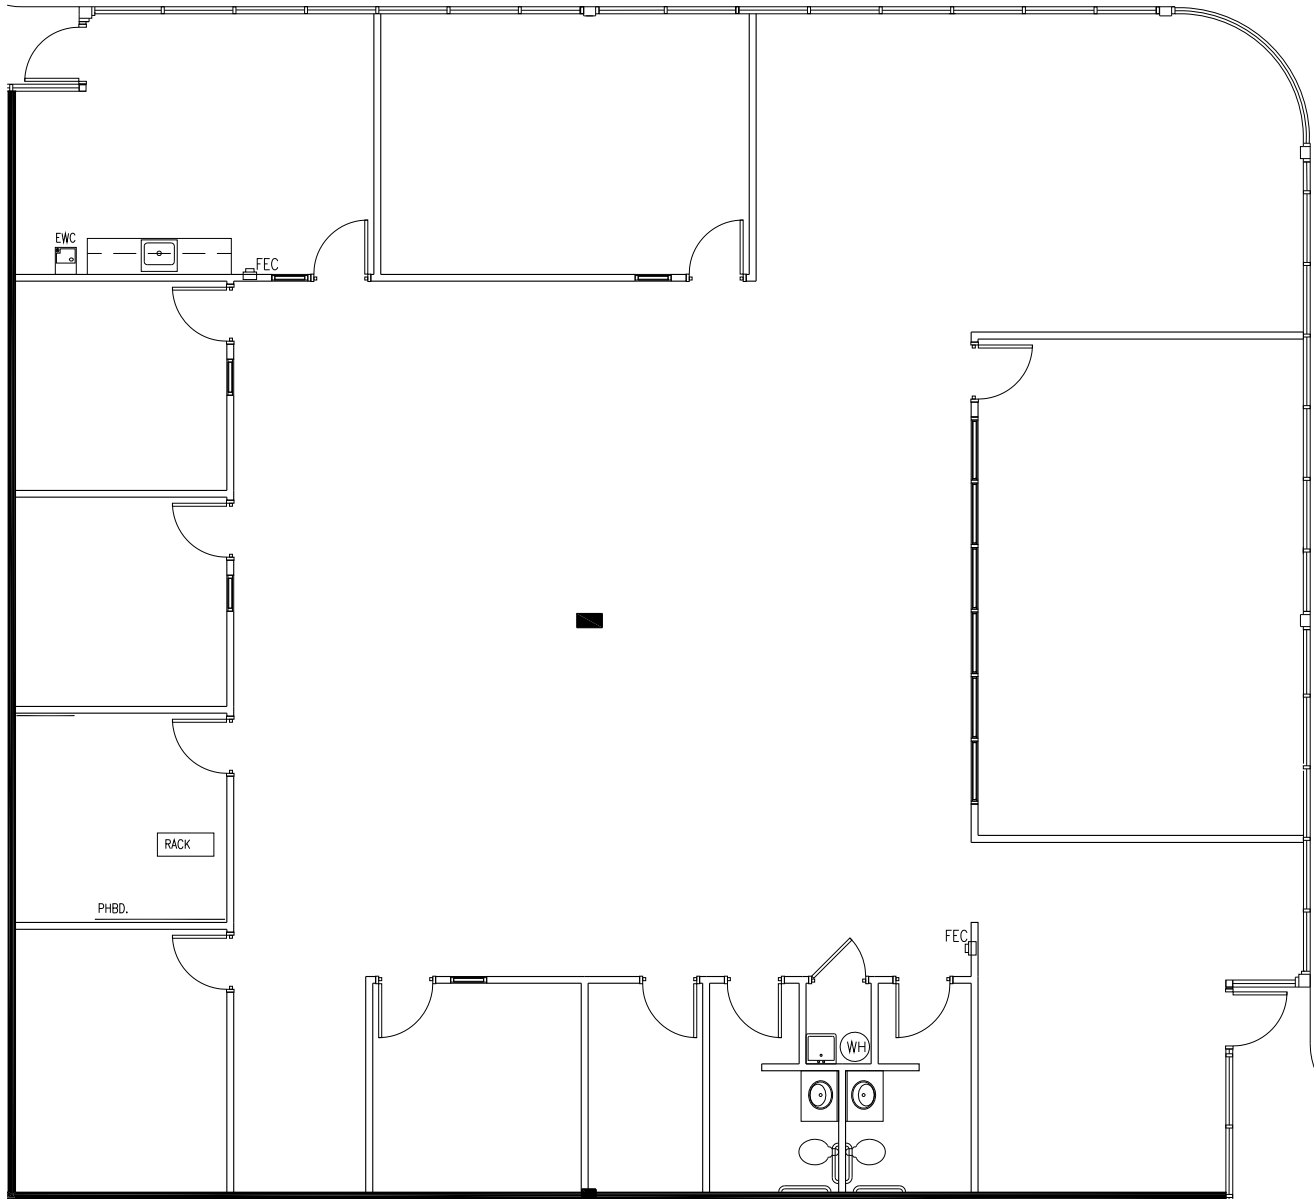

SUITE 200 KEY PLAN

Loia • Budde & Associates
ARCHITECTURE • INTERIOR DESIGN
5076 Winters Chapel Rd. Atlanta, GA
ph: 770.396.3207 fax: 770.396.9597

CHATTAHOOCHEE CORNERS
4550 RIVER GREEN PARKWAY
DULUTH, GA 30096

SUITE 200
4,841 R.S.F.
1-5-12