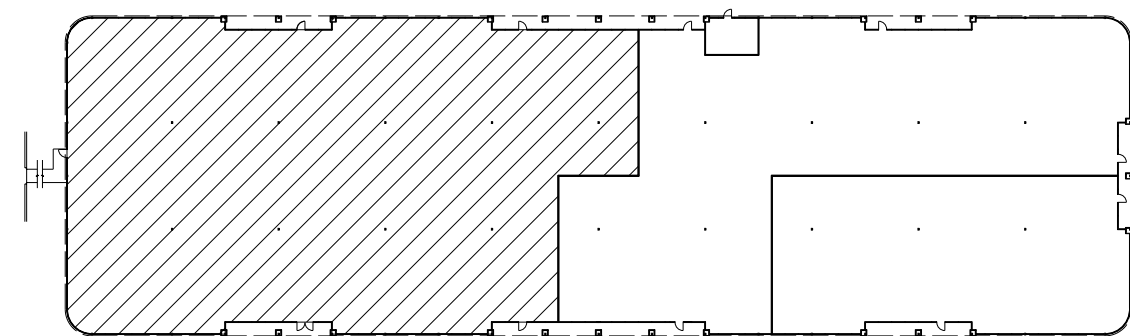

KEY PLAN

CBRE

For Leasing:
 Heather Lamb 404.812.5070
 Bryan Heller 404.504.0036

Chattahoochee Corners
4365 River Green Parkway • Suite 200 • 8,133 RSF

Harris Perry
 INTERIOR DESIGN

0' 8' 16'

KEY PLAN

CBRE