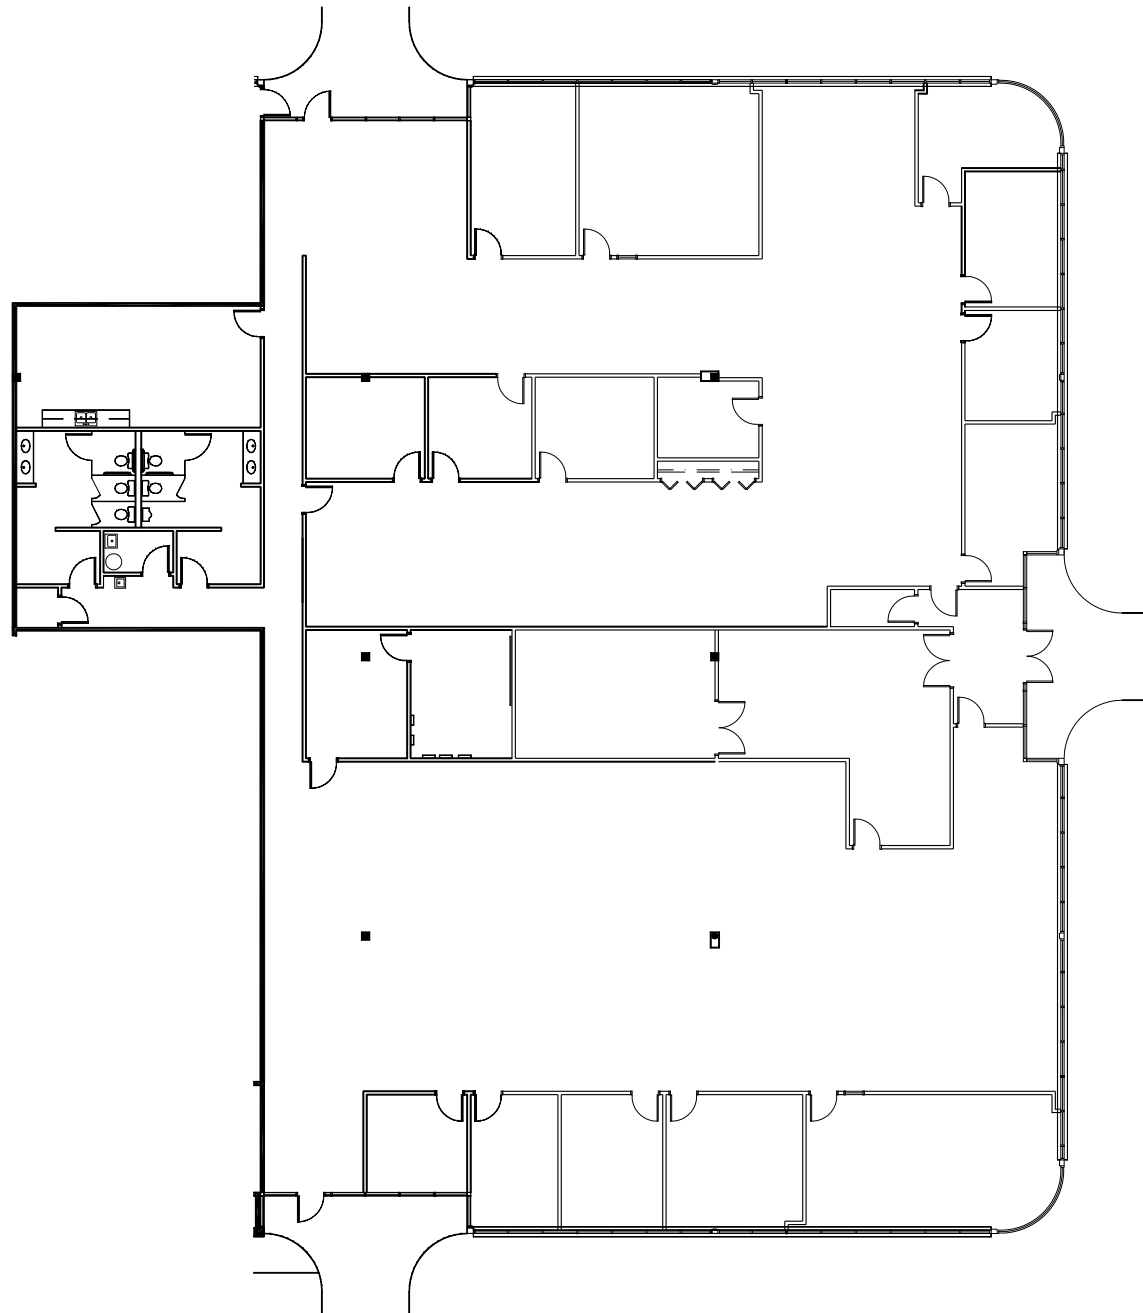

CBRE

For Leasing:

Heather Lamb: 404.812.5070

Peter McGuone: 404.923.1203

SUITE D KEY PLAN

Loia • Budde & Associates
ARCHITECTURE • INTERIOR DESIGN
5076 Winters Chapel Rd. Atlanta, GA
ph: 770.396.3207 fax: 770.396.9597

CHATTAHOOCHEE CORNERS
3475 CORPORATE WAY

DULUTH, GA 30096

SUITE D
13,559 R.S.F.

10-22-12