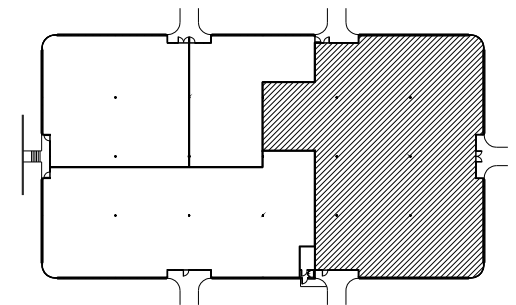

CBRE

For Leasing:

Heather Lamb: 404.812.5070

Peter McGuone: 404.923.1203

SUITE D KEY PLAN

Loia • Budde & Associates
ARCHITECTURE • INTERIOR DESIGN
5076 Winters Chapel Rd. Atlanta, GA
ph: 770.396.3207 fax: 770.396.9597

CHATTAHOOCHEE CORNERS
3475 CORPORATE WAY

DULUTH, GA 30096

SUITE D
13,559 R.S.F.

10-22-12