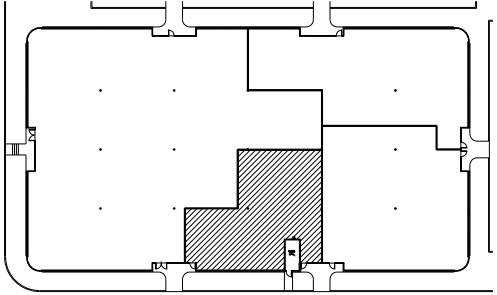

SUITE B KEY PLAN

 **Loia • Budde & Associates**
ARCHITECTURE • INTERIOR DESIGN
5076 Winters Chapel Rd. Atlanta, GA
ph: 770.396.3207 fax: 770.396.9597

CHATTAHOOCHEE CORNERS
3550 CORPORATE WAY
DULUTH, GA 30096