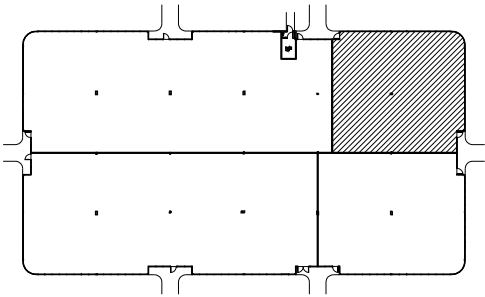

SUITE 200 KEY PLAN

Loia • Budde & Associates
ARCHITECTURE • INTERIOR DESIGN
5076 Winters Chapel Rd. Atlanta, GA
ph: 770.396.3207 fax: 770.396.9597

CHATTAHOOCHEE CORNERS
4550 RIVER GREEN PARKWAY
DULUTH, GA 30096

SUITE 200
4,841 R.S.F.
1-5-12