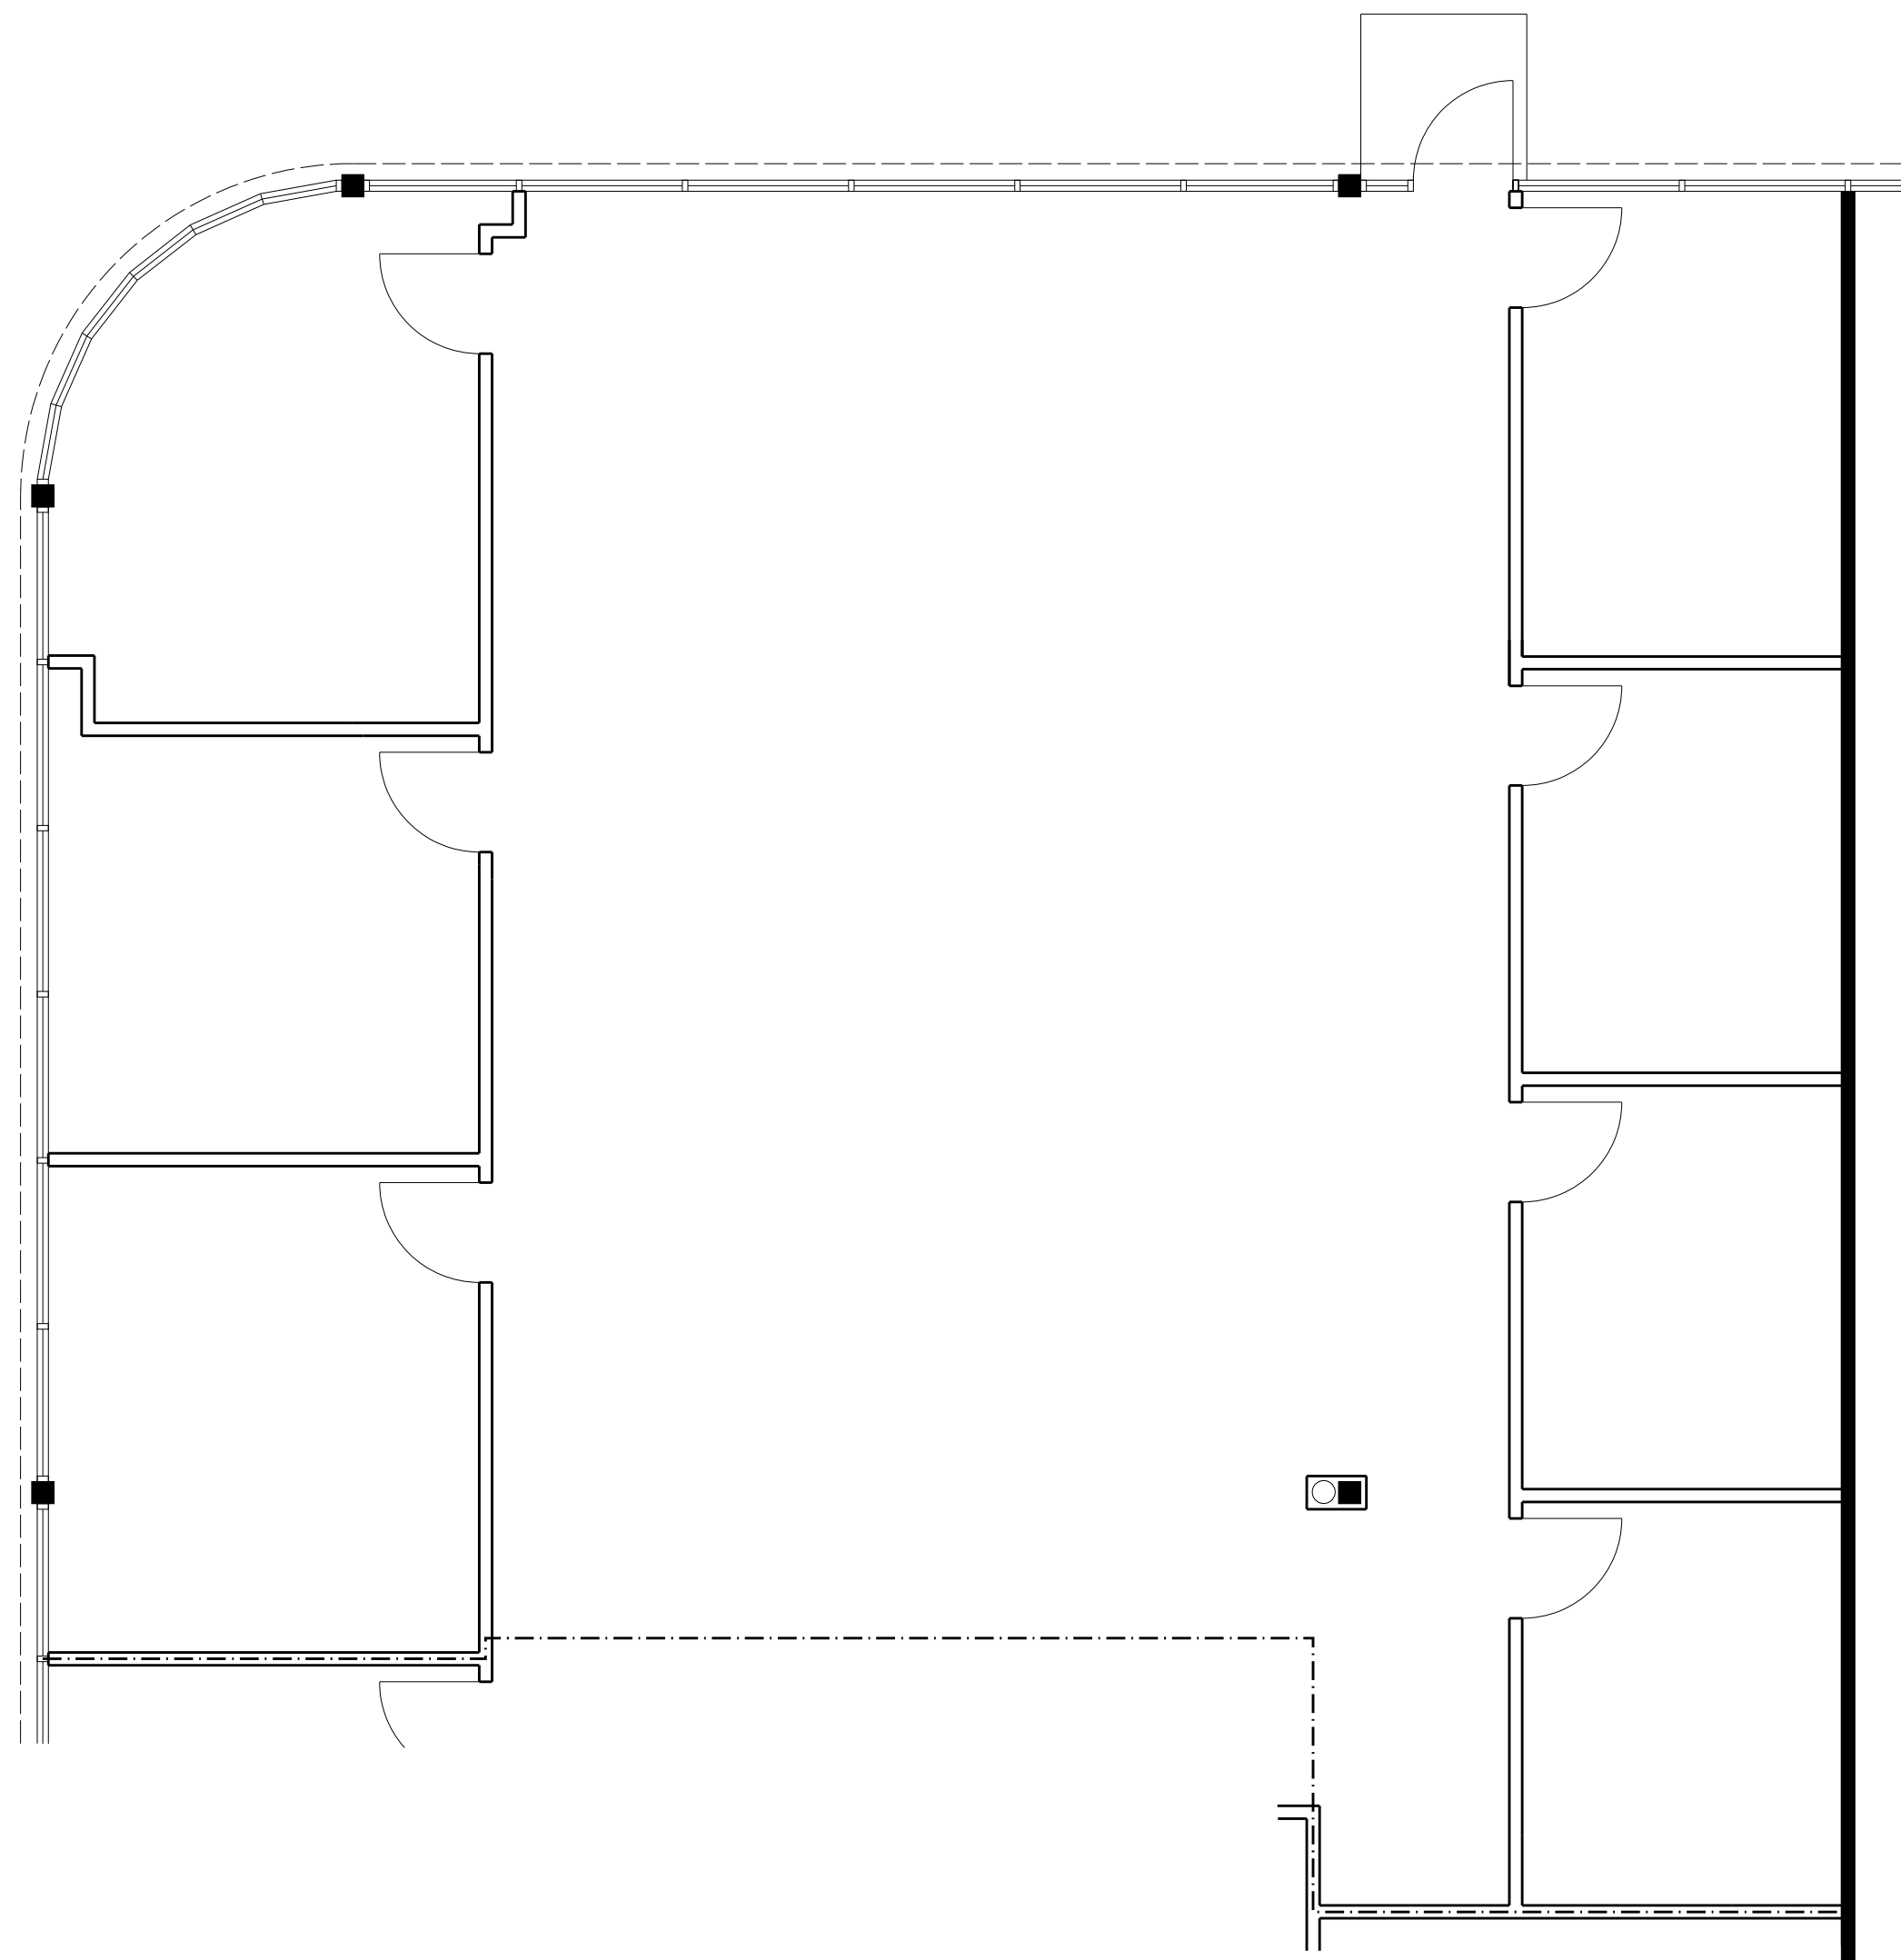

CBRE

For Leasing:
Heather Lamb 404.812.5070
Bryan Heller 404.504.0036

Chattahoochee Corners
4375 River Green Parkway • Suite 250 • 2,584 RSF

Harris Perry
INTERIOR DESIGN