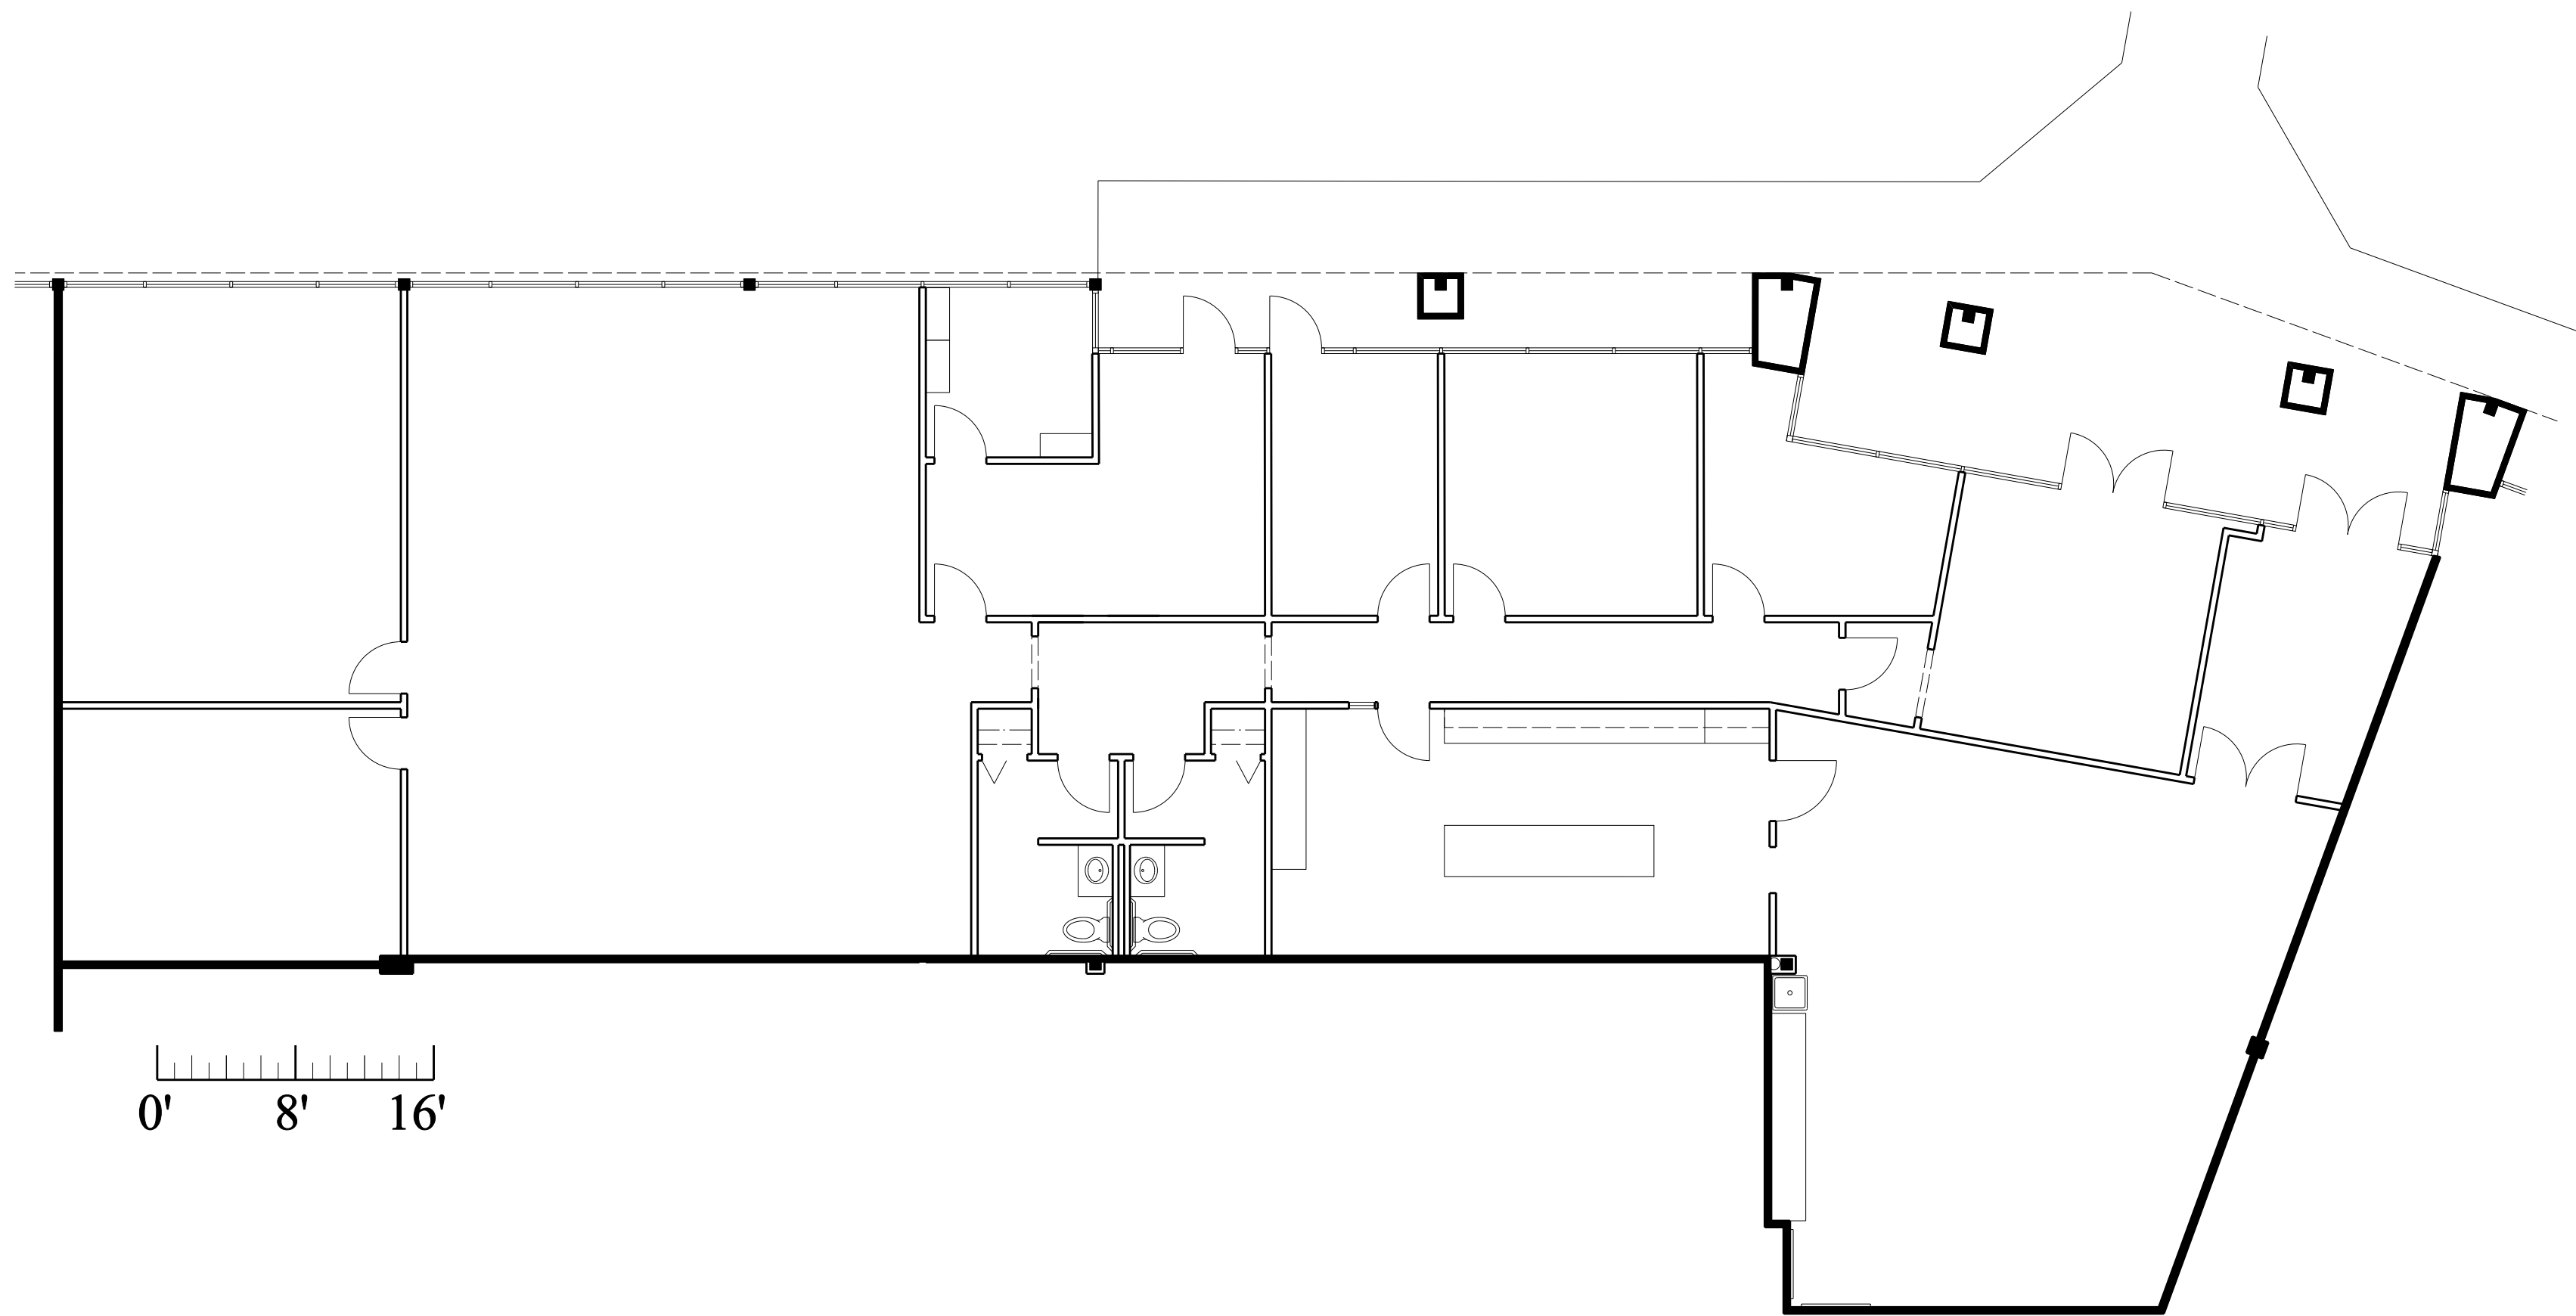

Harris Perry
INTERIOR DESIGN

0' 8' 16'

NORTH

KEY PLAN

CBRE

For Leasing:
 Heather Lamb 404.812.5070
 Bryan Heller 404.504.0036

Chattahoochee Corners
4400 River Green Parkway • Suite 140 • 5,494 RSF

Harris Perry
 INTERIOR DESIGN