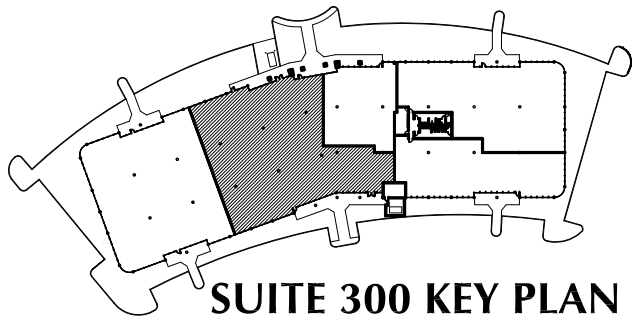

SUITE 300 KEY PLAN