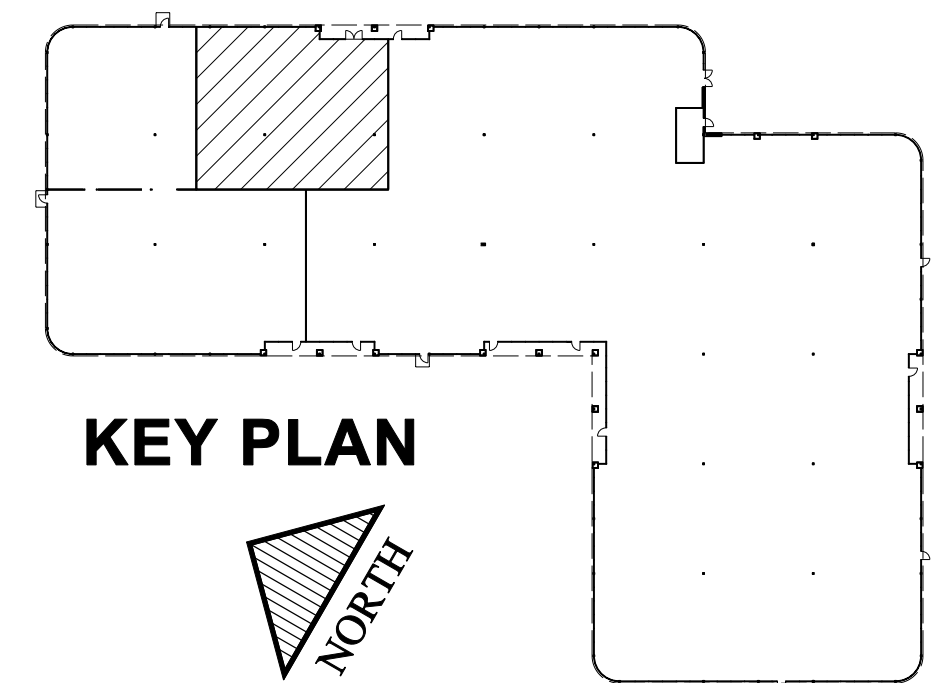

CBRE

For Leasing:
Heather Lamb 404.812.5070
Bryan Heller 404.504.0036

Chattahoochee Corners
4375 River Green Parkway • Suite 120 • 4,181 RSF

Harris Perry
INTERIOR DESIGN