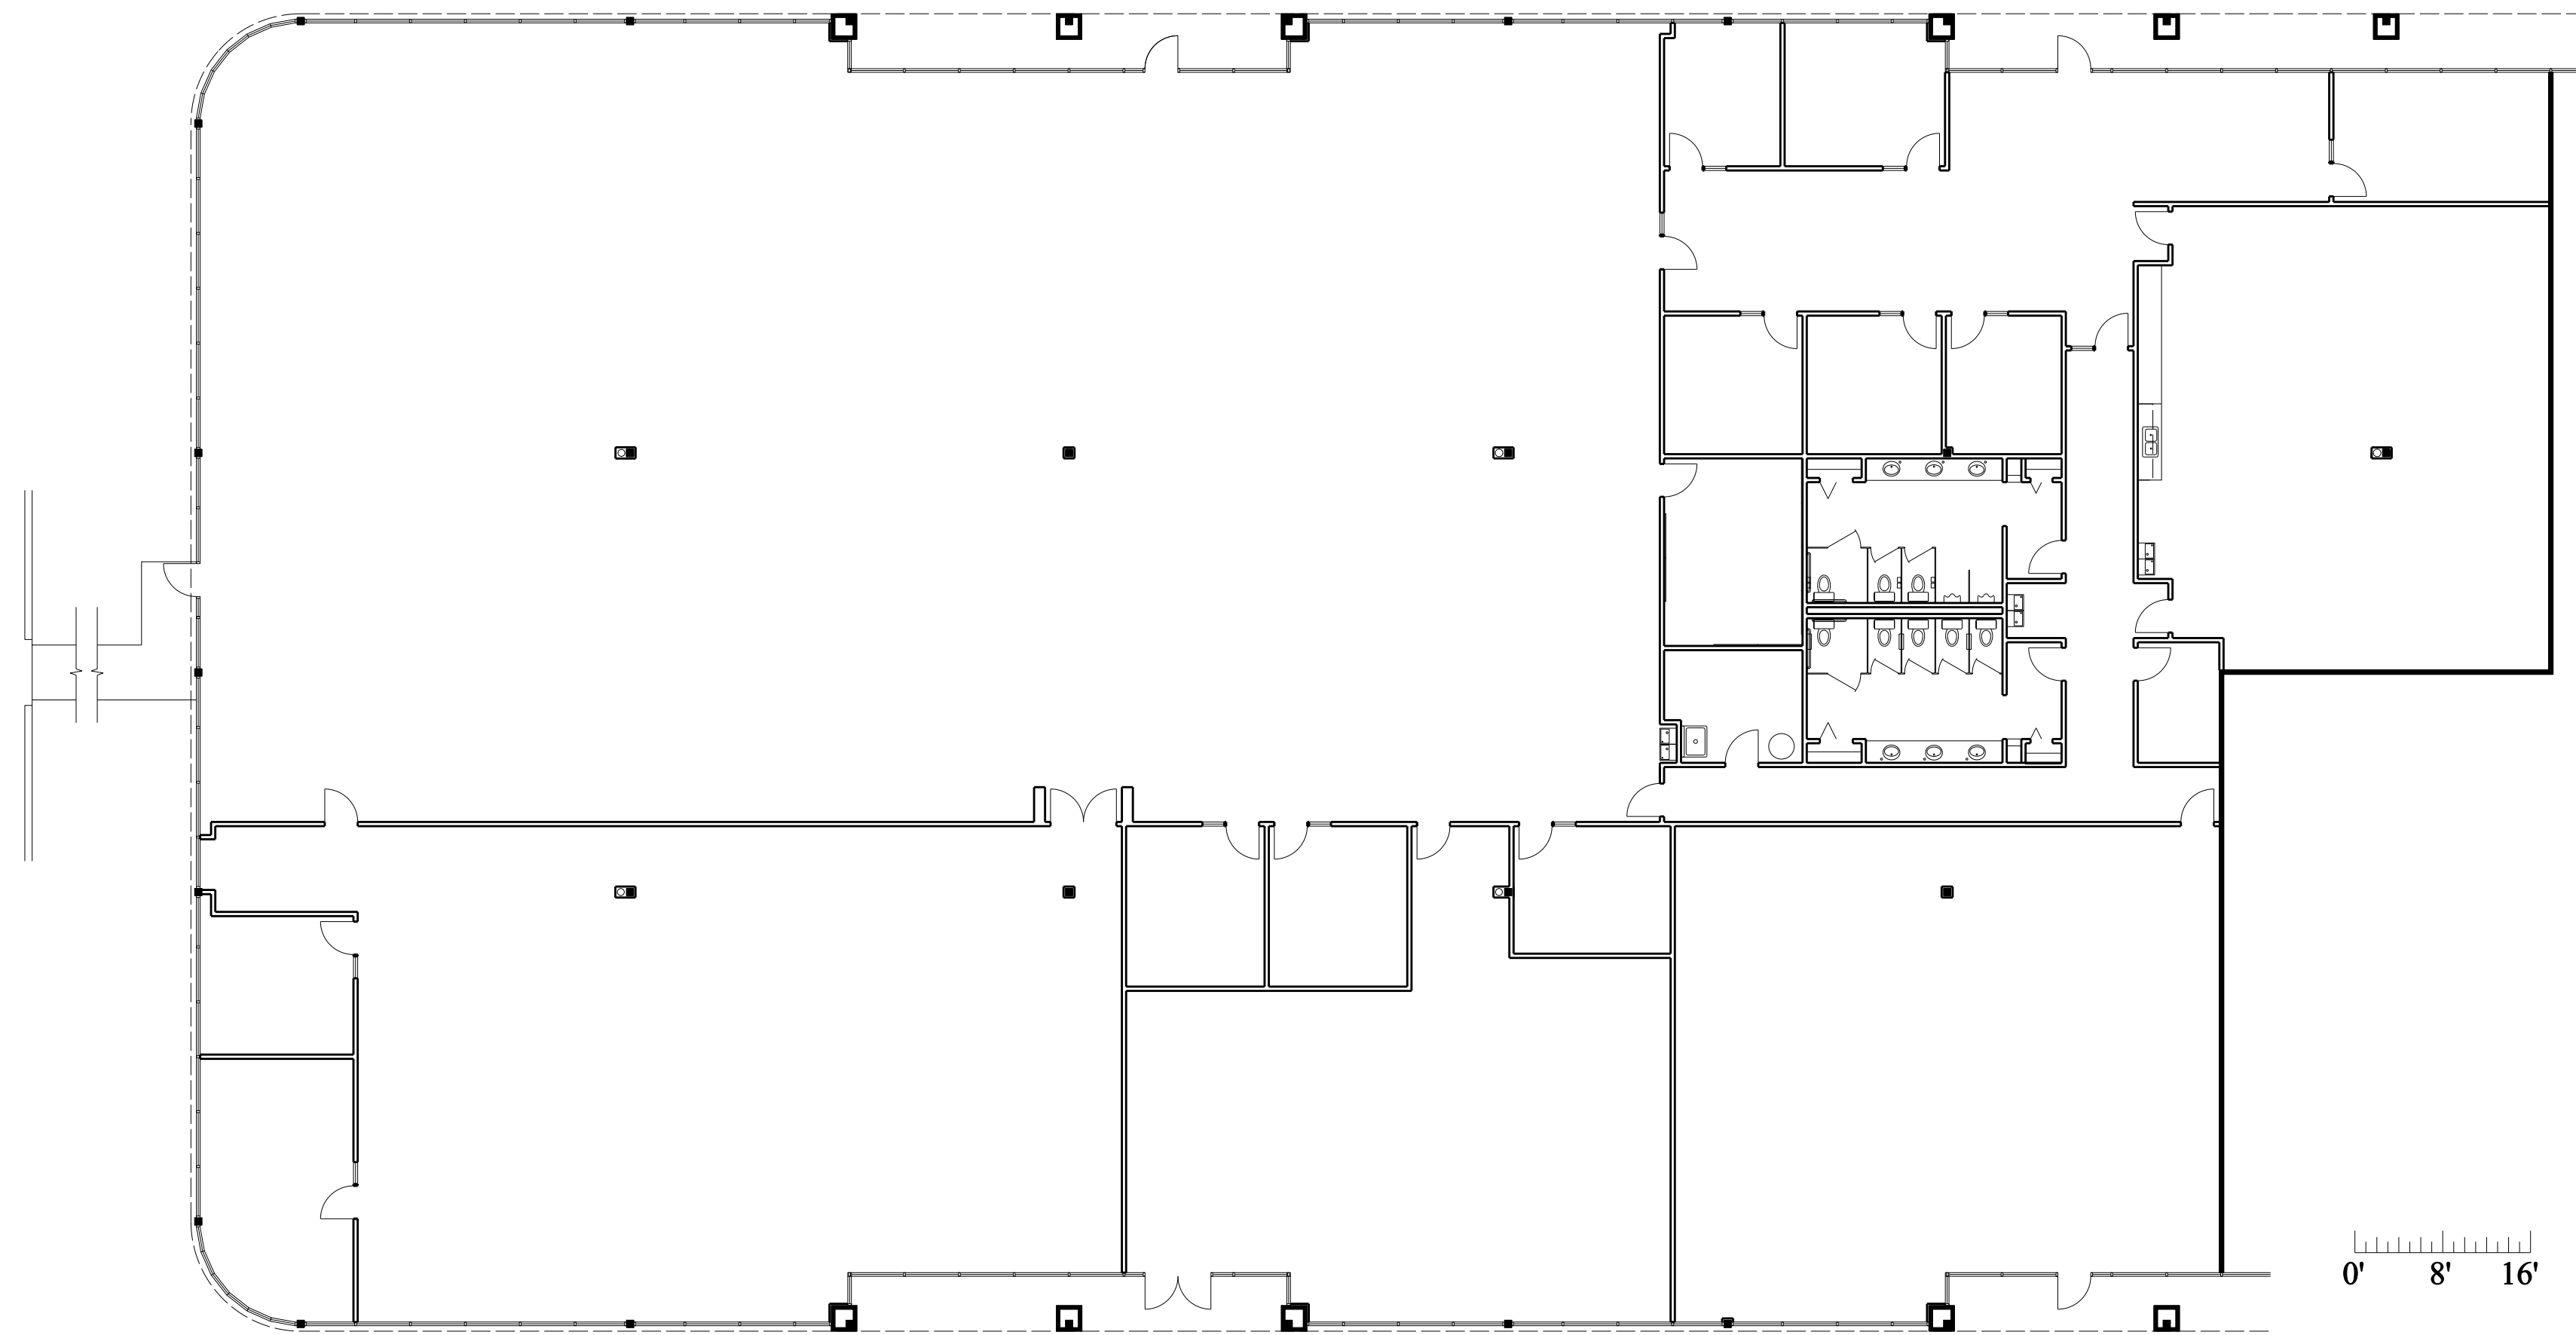

KEY PLAN

CBRE

For Leasing:
 Heather Lamb 404.812.5070
 Bryan Heller 404.504.0036

Chattahoochee Corners
4365 River Green Parkway • Suite 200 • 8,133 RSF

Harris Perry
 INTERIOR DESIGN

0' 8' 16'

KEY PLAN

CBRE