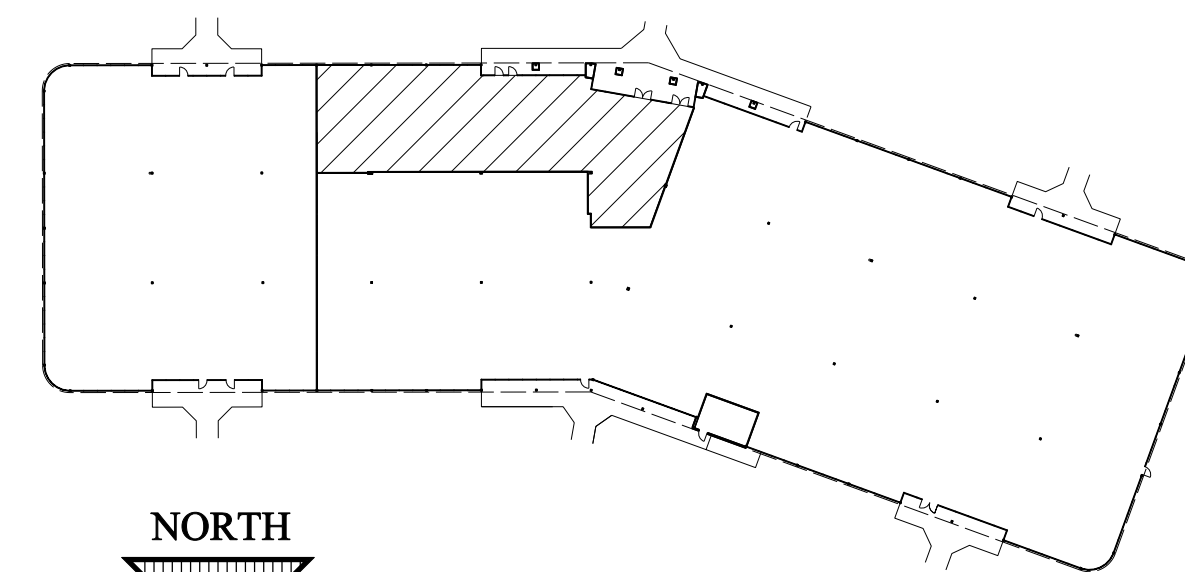

Harris Perry
INTERIOR DESIGN

0' 8' 16'

NORTH

KEY PLAN

CBRE

For Leasing:
 Heather Lamb 404.812.5070
 Bryan Heller 404.504.0036

Chattahoochee Corners
4400 River Green Parkway • Suite 140 • 5,494 RSF

Harris Perry
 INTERIOR DESIGN