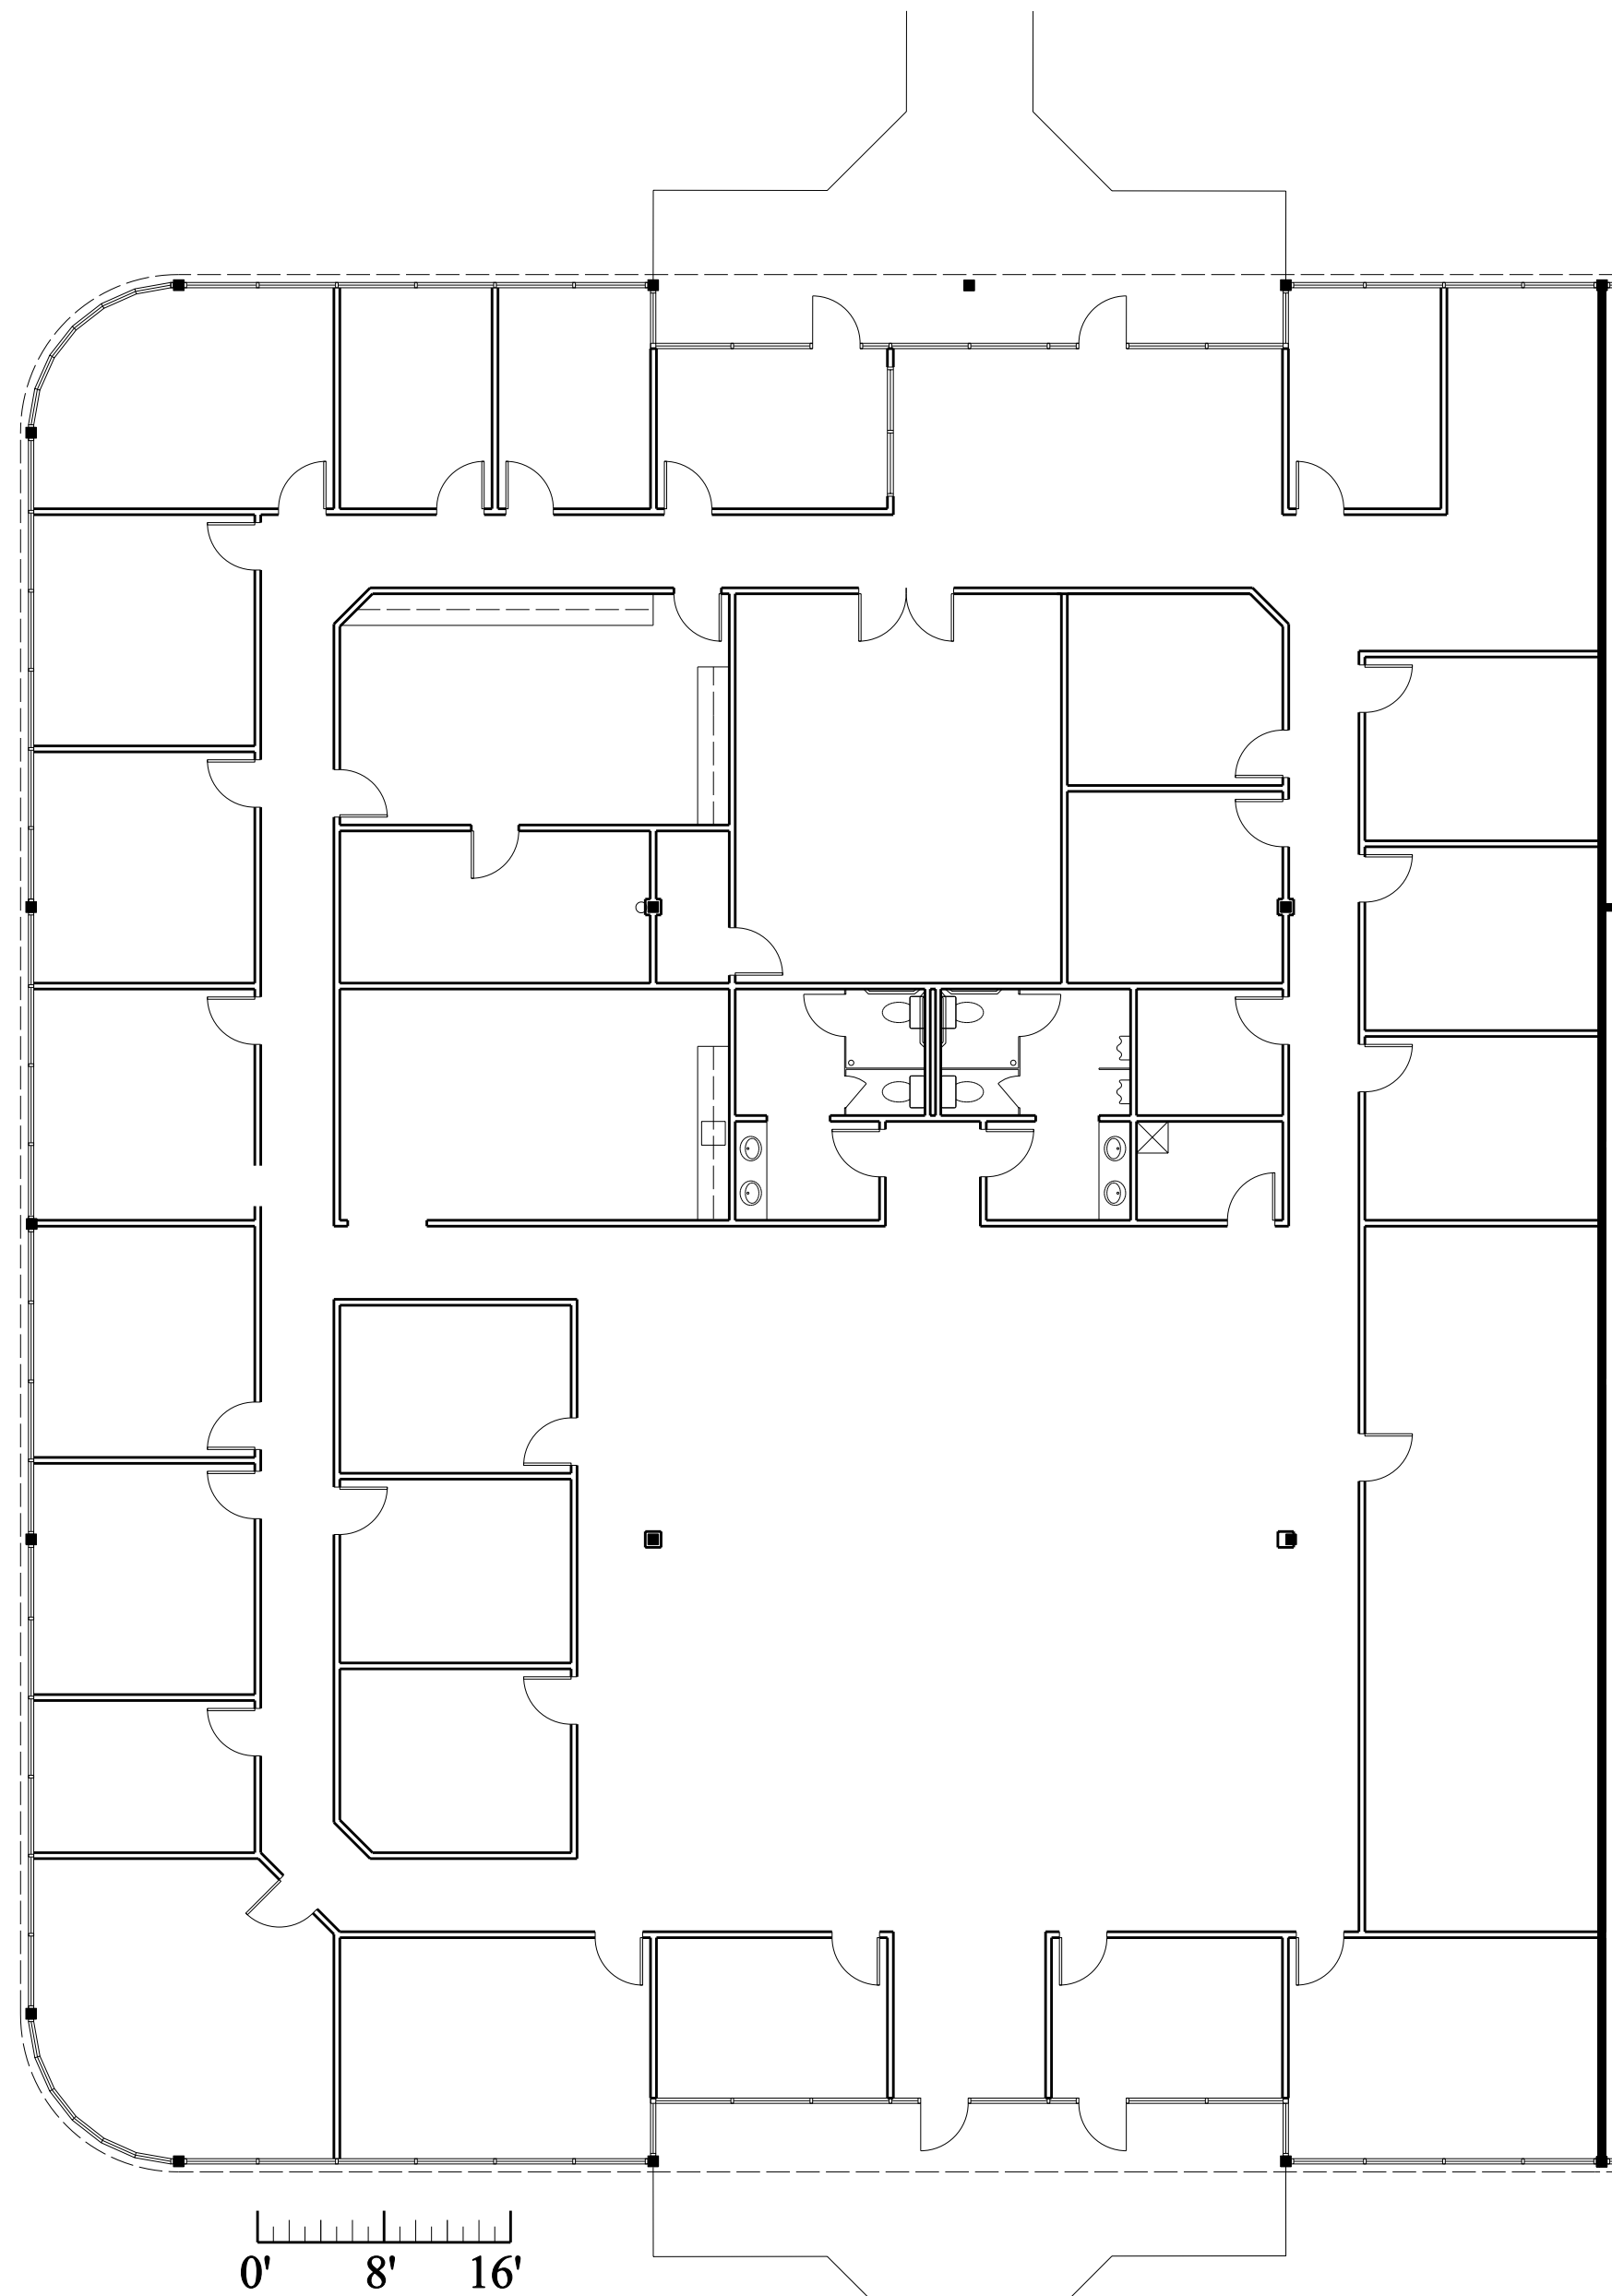

Harris Perry
INTERIOR DESIGN

0' 8' 16'

NORTH

KEY PLAN

CBRE

For Leasing:
 Heather Lamb 404.812.5070
 Bryan Heller 404.504.0036

Chattahoochee Corners
4400 River Green Parkway • Suite 140 • 5,494 RSF

Harris Perry
 INTERIOR DESIGN