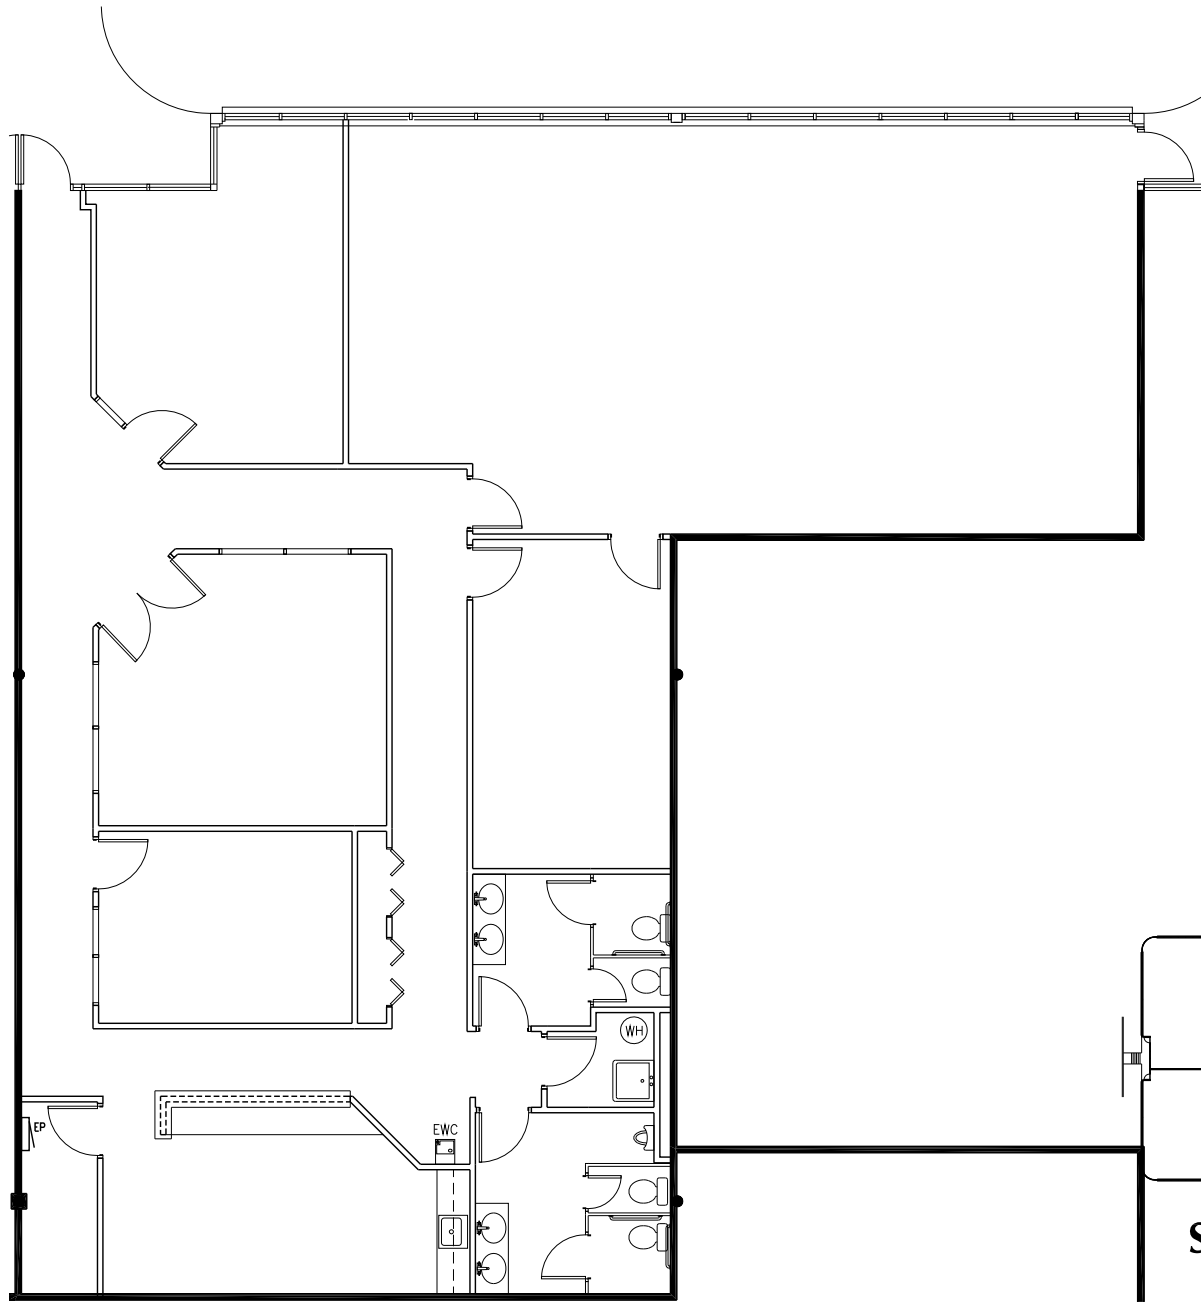

CBRE

For Leasing:
Heather Lamb: 404.812.5070
Peter McGuone: 404.923.1203

SUITE C KEY PLAN

 **Loia • Budde & Associates**
ARCHITECTURE • INTERIOR DESIGN
5076 Winters Chapel Rd. Atlanta, GA
ph: 770.396.3207 fax: 770.396.9597