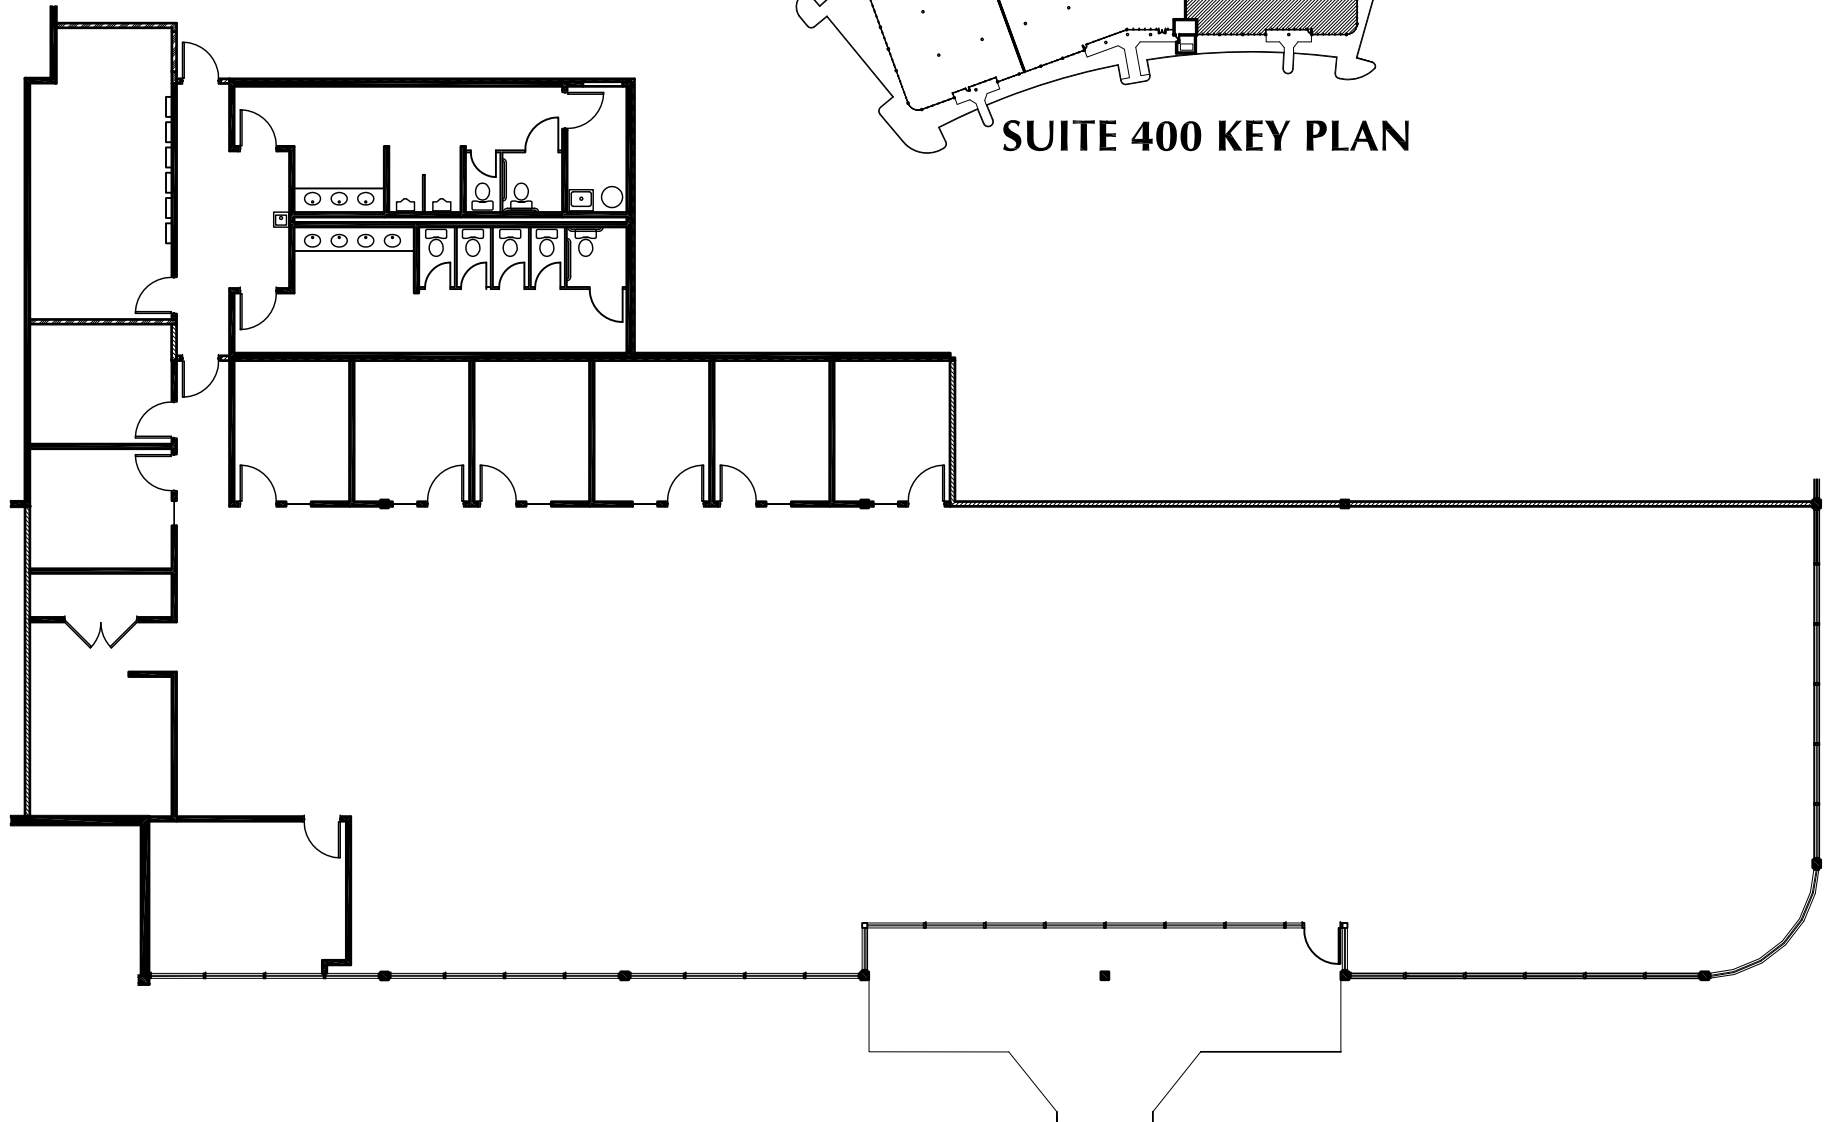

Loia • Budde & Associates
ARCHITECTURE • INTERIOR DESIGN
5076 Winters Chapel Rd., Atlanta, GA
ph: 770.396.3207 fax: 770.396.9597

CHATTAHOOCHEE CORNERS
4450 RIVER GREEN PARKWAY
DULUTH, GA 30096

SUITE 400
7,372 RSF
12-29-14