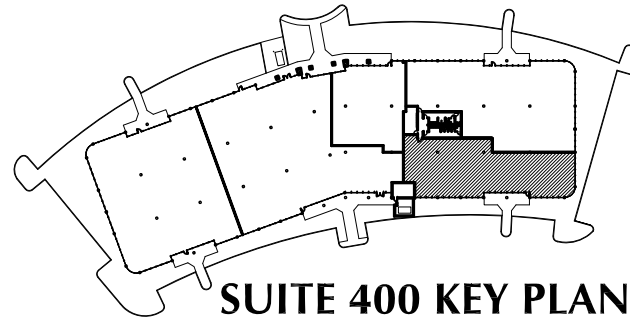

Loia • Budde & Associates
ARCHITECTURE • INTERIOR DESIGN
5076 Winters Chapel Rd., Atlanta, GA
ph: 770.396.3207 fax: 770.396.9597

CHATTAHOOCHEE CORNERS
4450 RIVER GREEN PARKWAY
DULUTH, GA 30096

SUITE 400
7,372 RSF
12-29-14