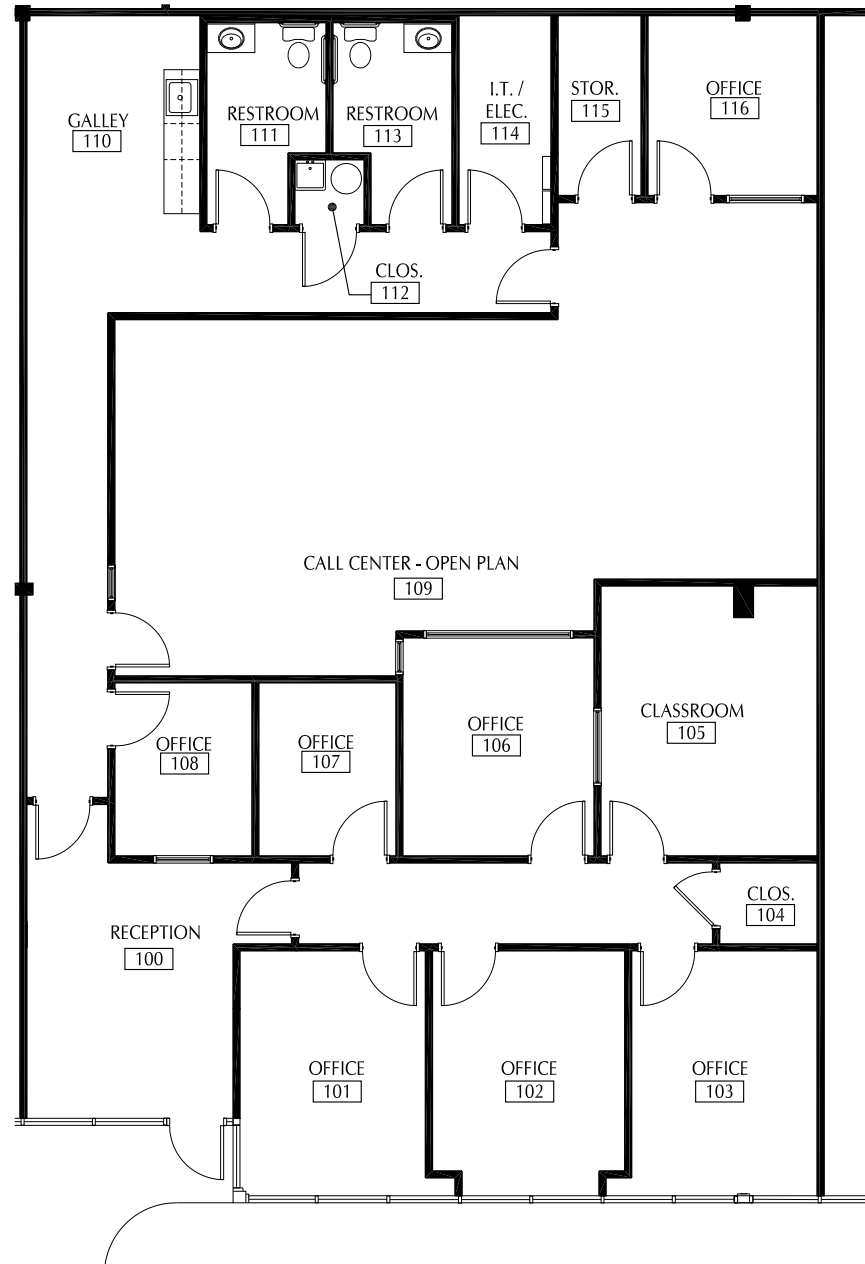

For Leasing:
Heather Lamb: 404.812.5070
Peter McGuone: 404.923.1203

SUITE 120 KEY PLAN

Loia • Budde & Associates
ARCHITECTURE • INTERIOR DESIGN
5076 Winters Chapel Rd., Atlanta, GA
ph: 770.396.3207 fax: 770.396.9597

CHATTAHOOCHEE CORNERS
4550 RIVER GREEN PARKWAY
DULUTH, GA 30096

SUITE 120
2,997 R.S.F.
8-4-15