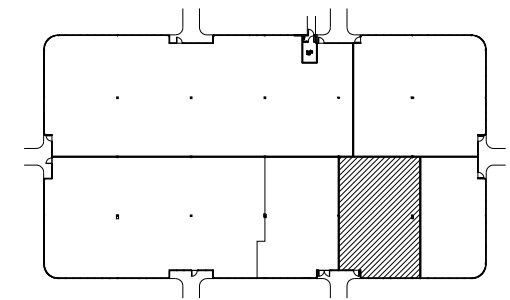

For Leasing:
Heather Lamb: 404.812.5070
Peter McGuone: 404.923.1203

SUITE 120 KEY PLAN

Loia • Budde & Associates
ARCHITECTURE • INTERIOR DESIGN
5076 Winters Chapel Rd., Atlanta, GA
ph: 770.396.3207 fax: 770.396.9597

CHATTAHOOCHEE CORNERS
4550 RIVER GREEN PARKWAY
DULUTH, GA 30096

SUITE 120
2,997 R.S.F.
8-4-15